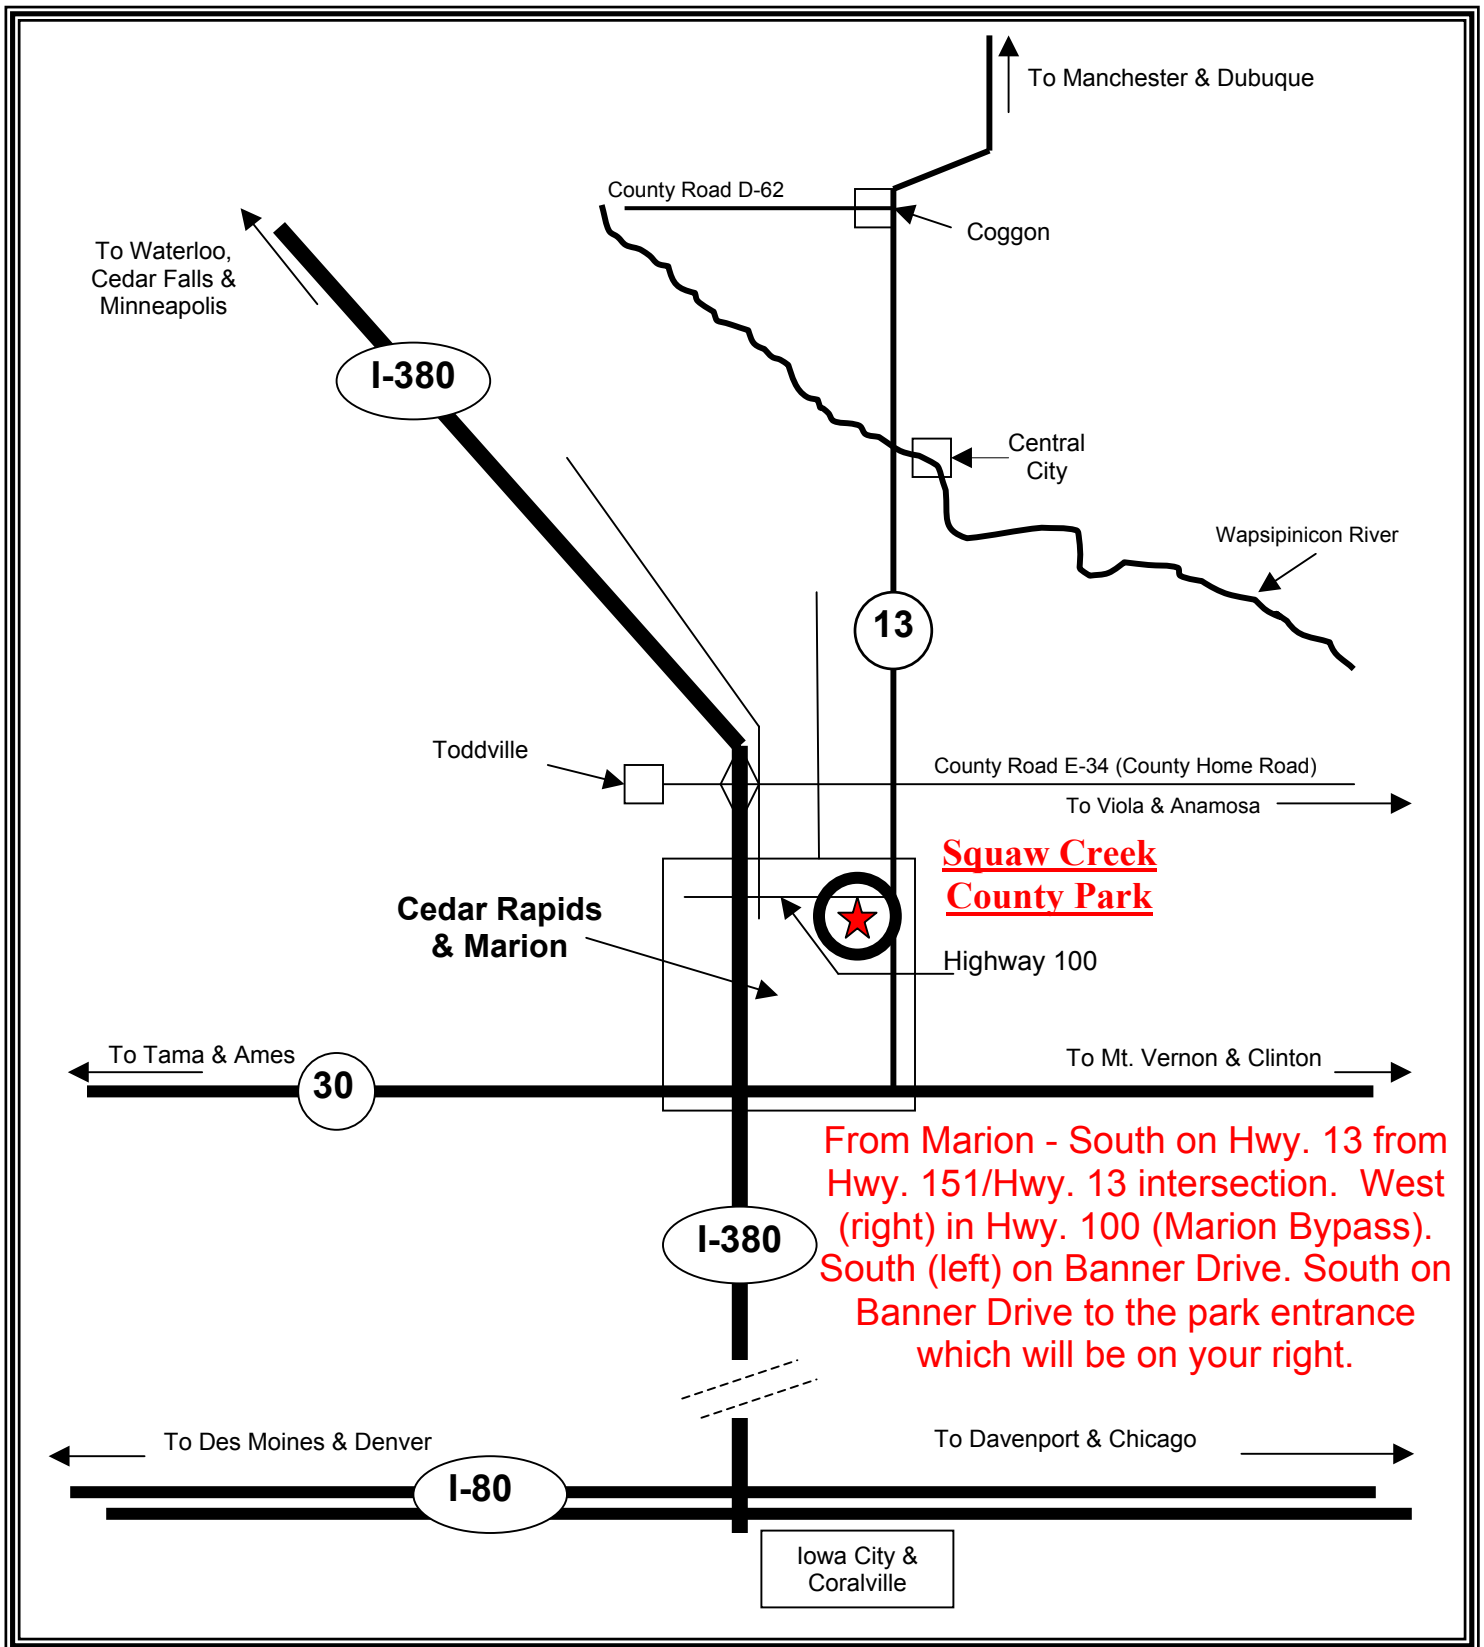

Regional Directions to Squaw Creek County Park

1890 County Home Road
Marion, IA 52302-9753
(319) 892-6450, FAX - (319) 892-6494
conservation@linncounty.org
www.LinnCountyParks.com