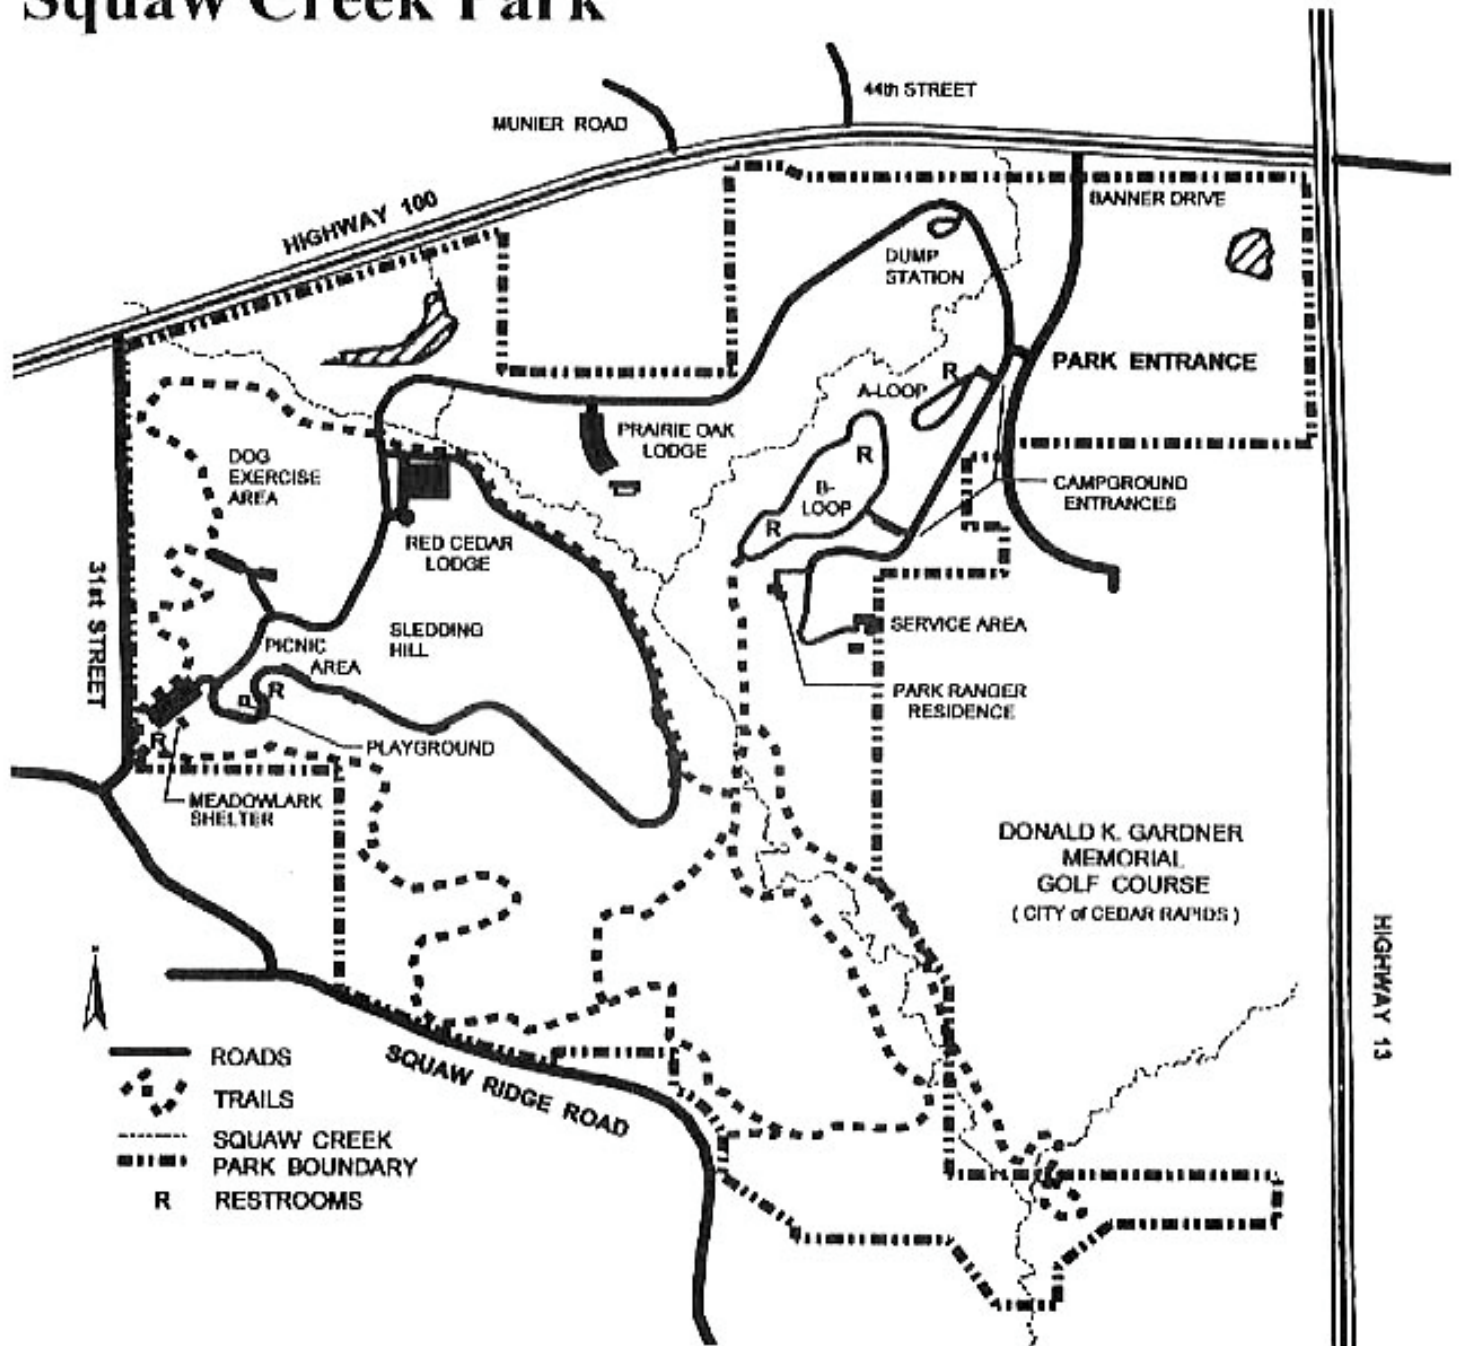

Squaw Creek Park

1890 County Home Road
Marion, IA 52302-9753
(319) 892-6450
FAX - (319) 892-6494
conservation@linncounty.org
www.LinnCountyParks.com