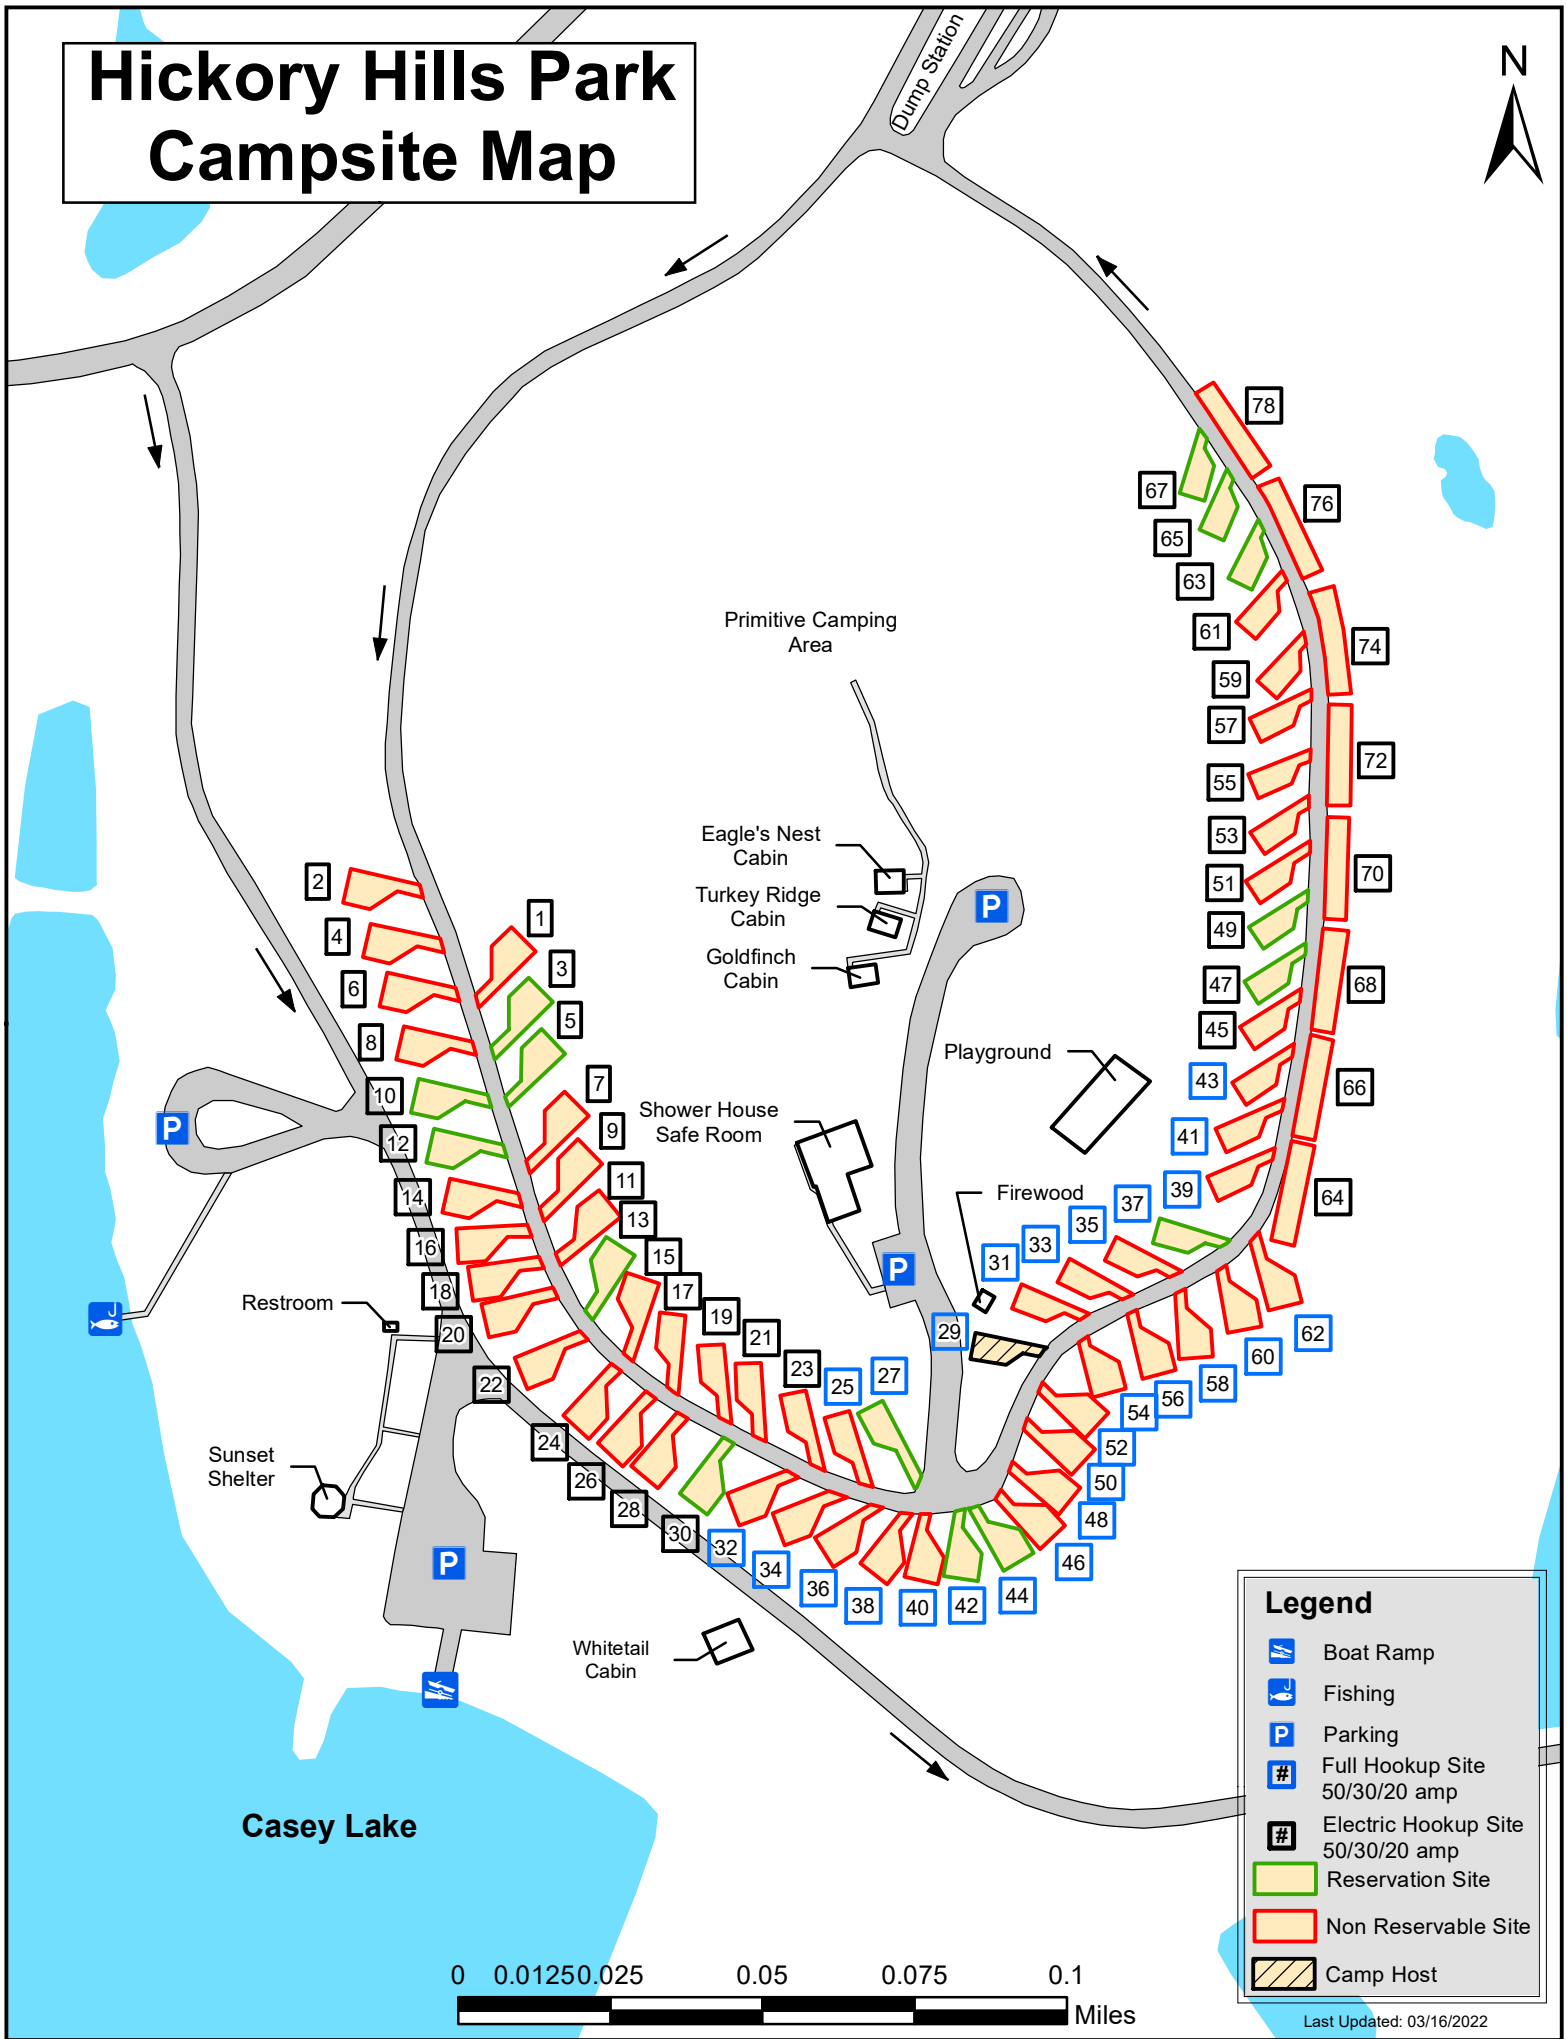

Hickory Hills Park Campsite Map

Legend

- Boat Ramp
- Fishing
- Parking
- Full Hookup Site
50/30/20 amp
- Electric Hookup Site
50/30/20 amp
- Reservation Site
- Non Reservable Site
- Camp Host

Last Updated: 03/16/2022