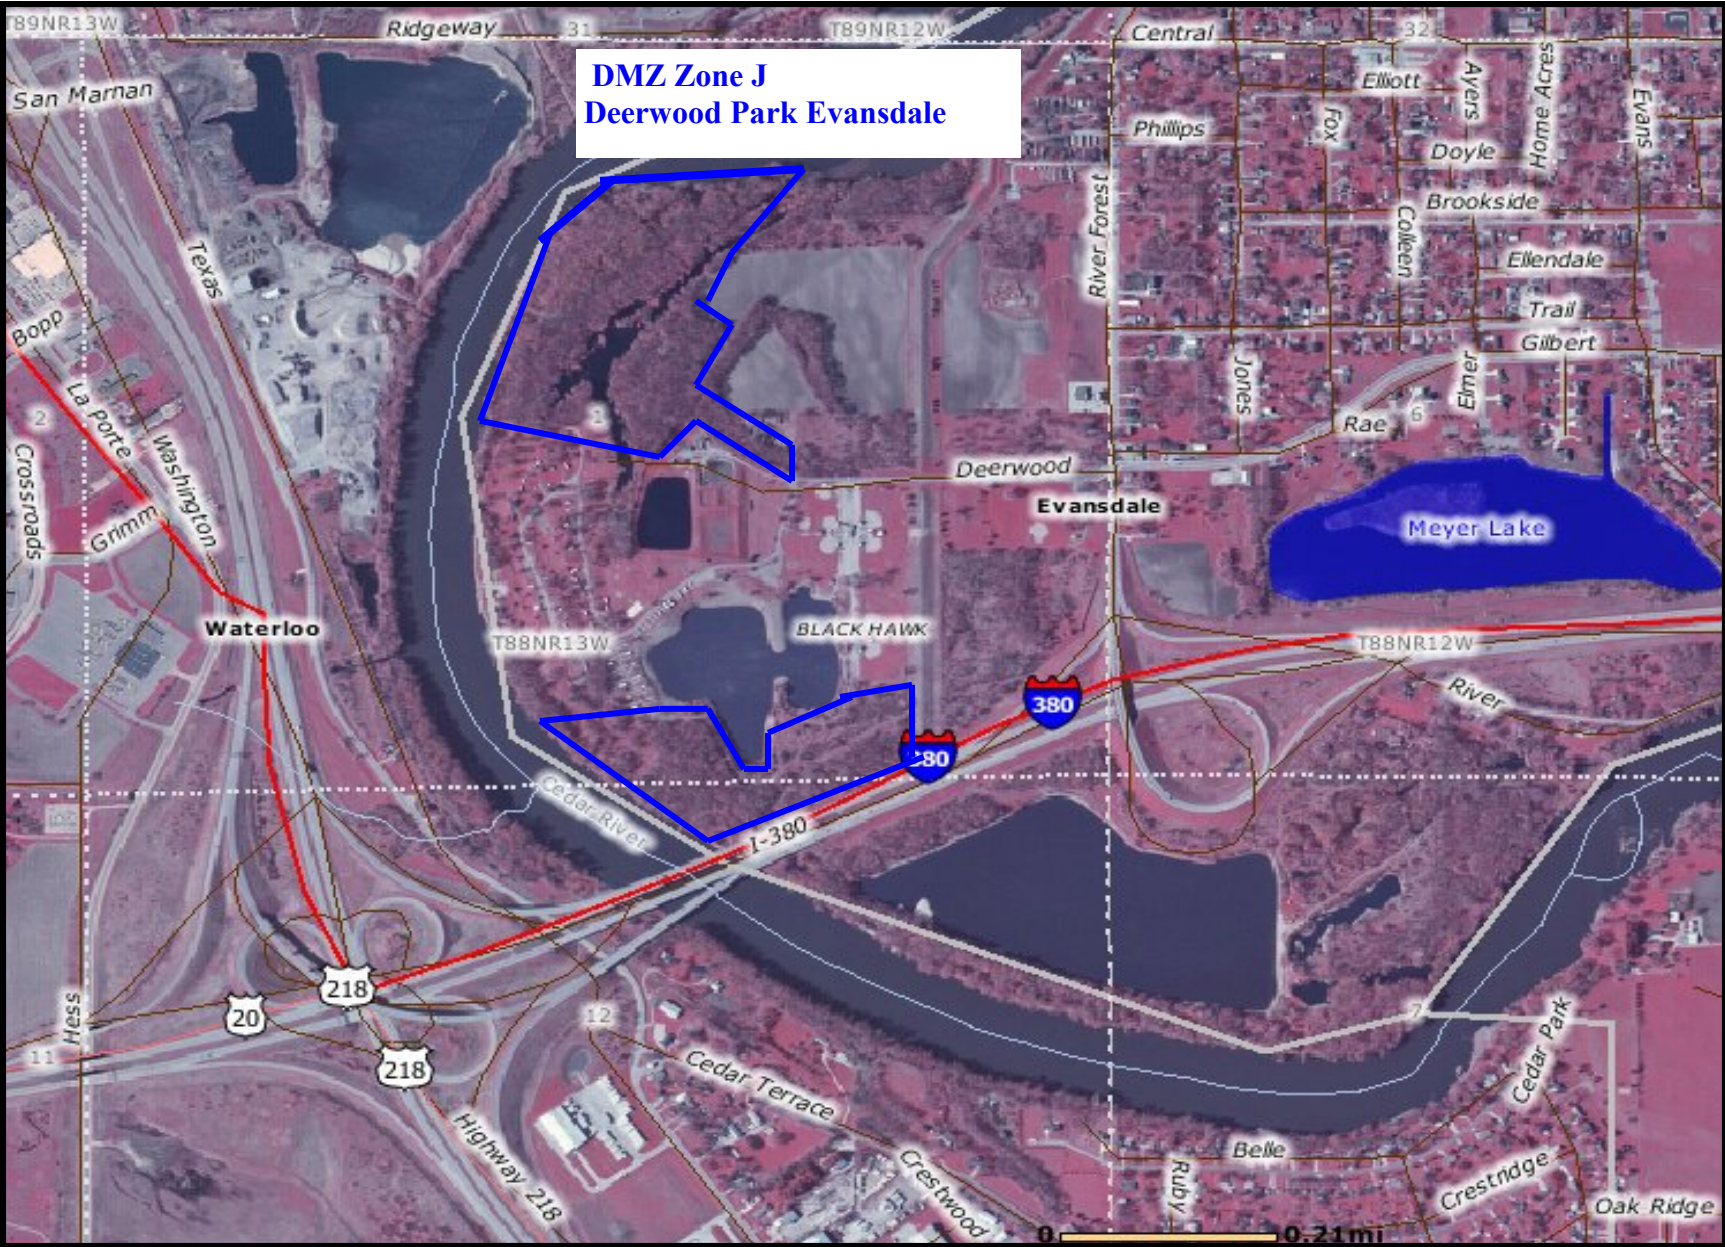

**DMZ Zone J
Deerwood Park Evansdale**

DMZ Zone K
Evansdale
Casebeer Hts.

Casebeer Heights Access

BLACK HAWK
T88N212W

8

0 0.09mi