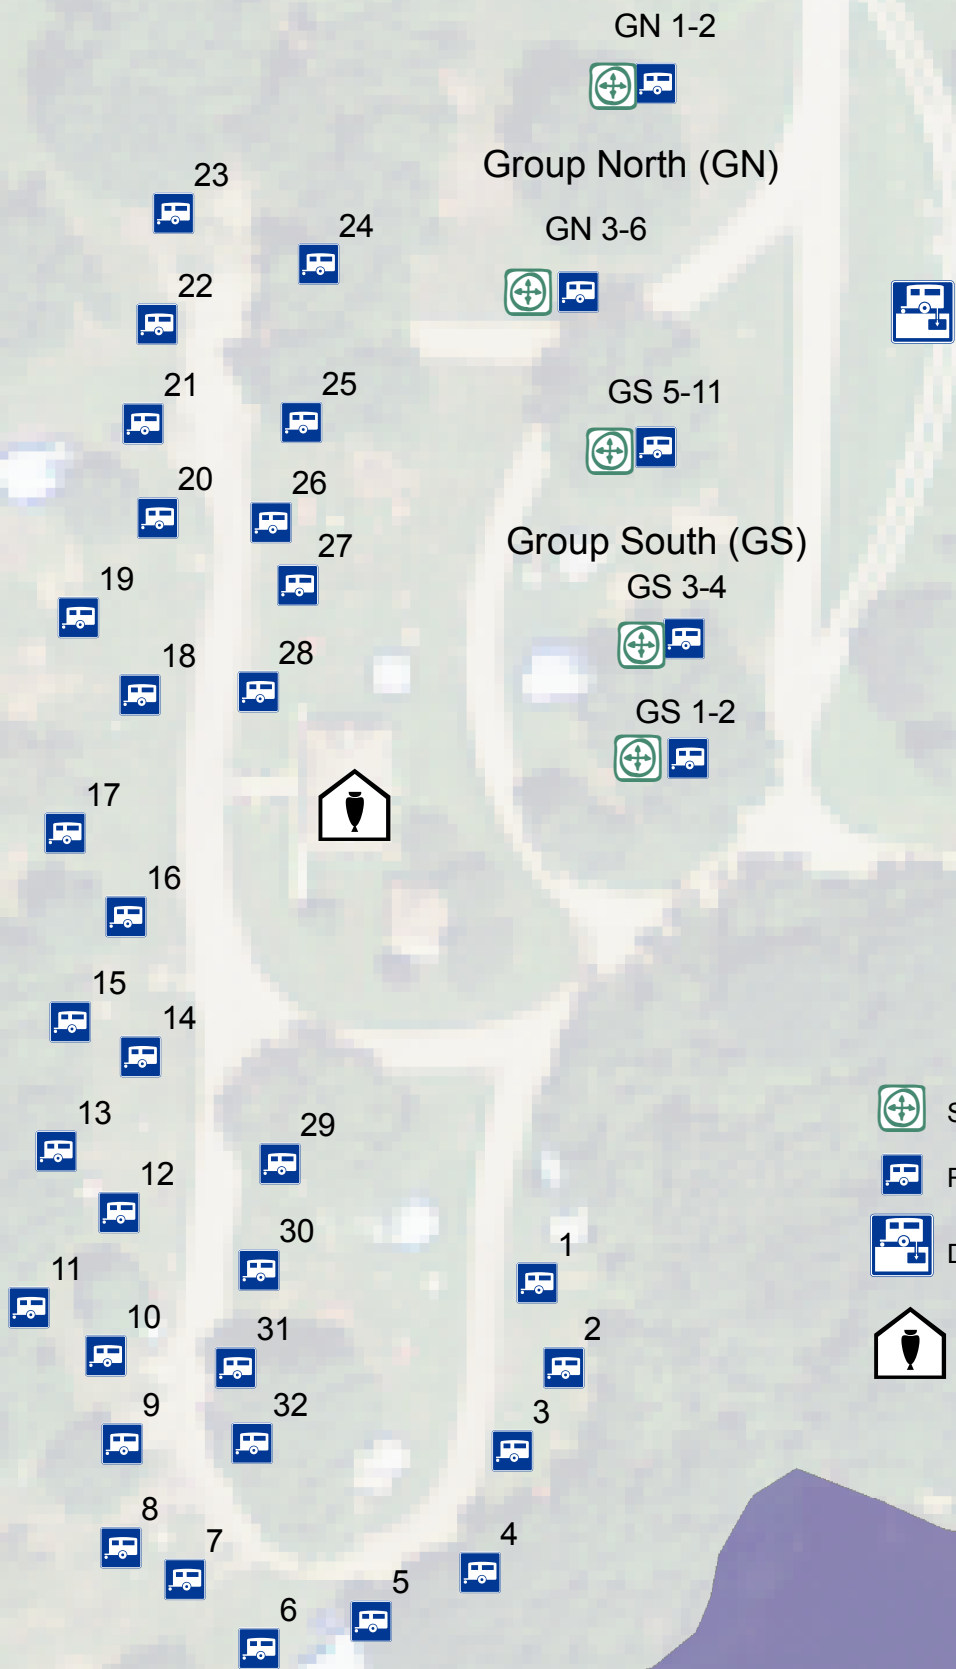

Campground B

Legend

-  Shared Electrical Source
-  RV/Electrical
-  Dump Station
-  Showers/Restrooms