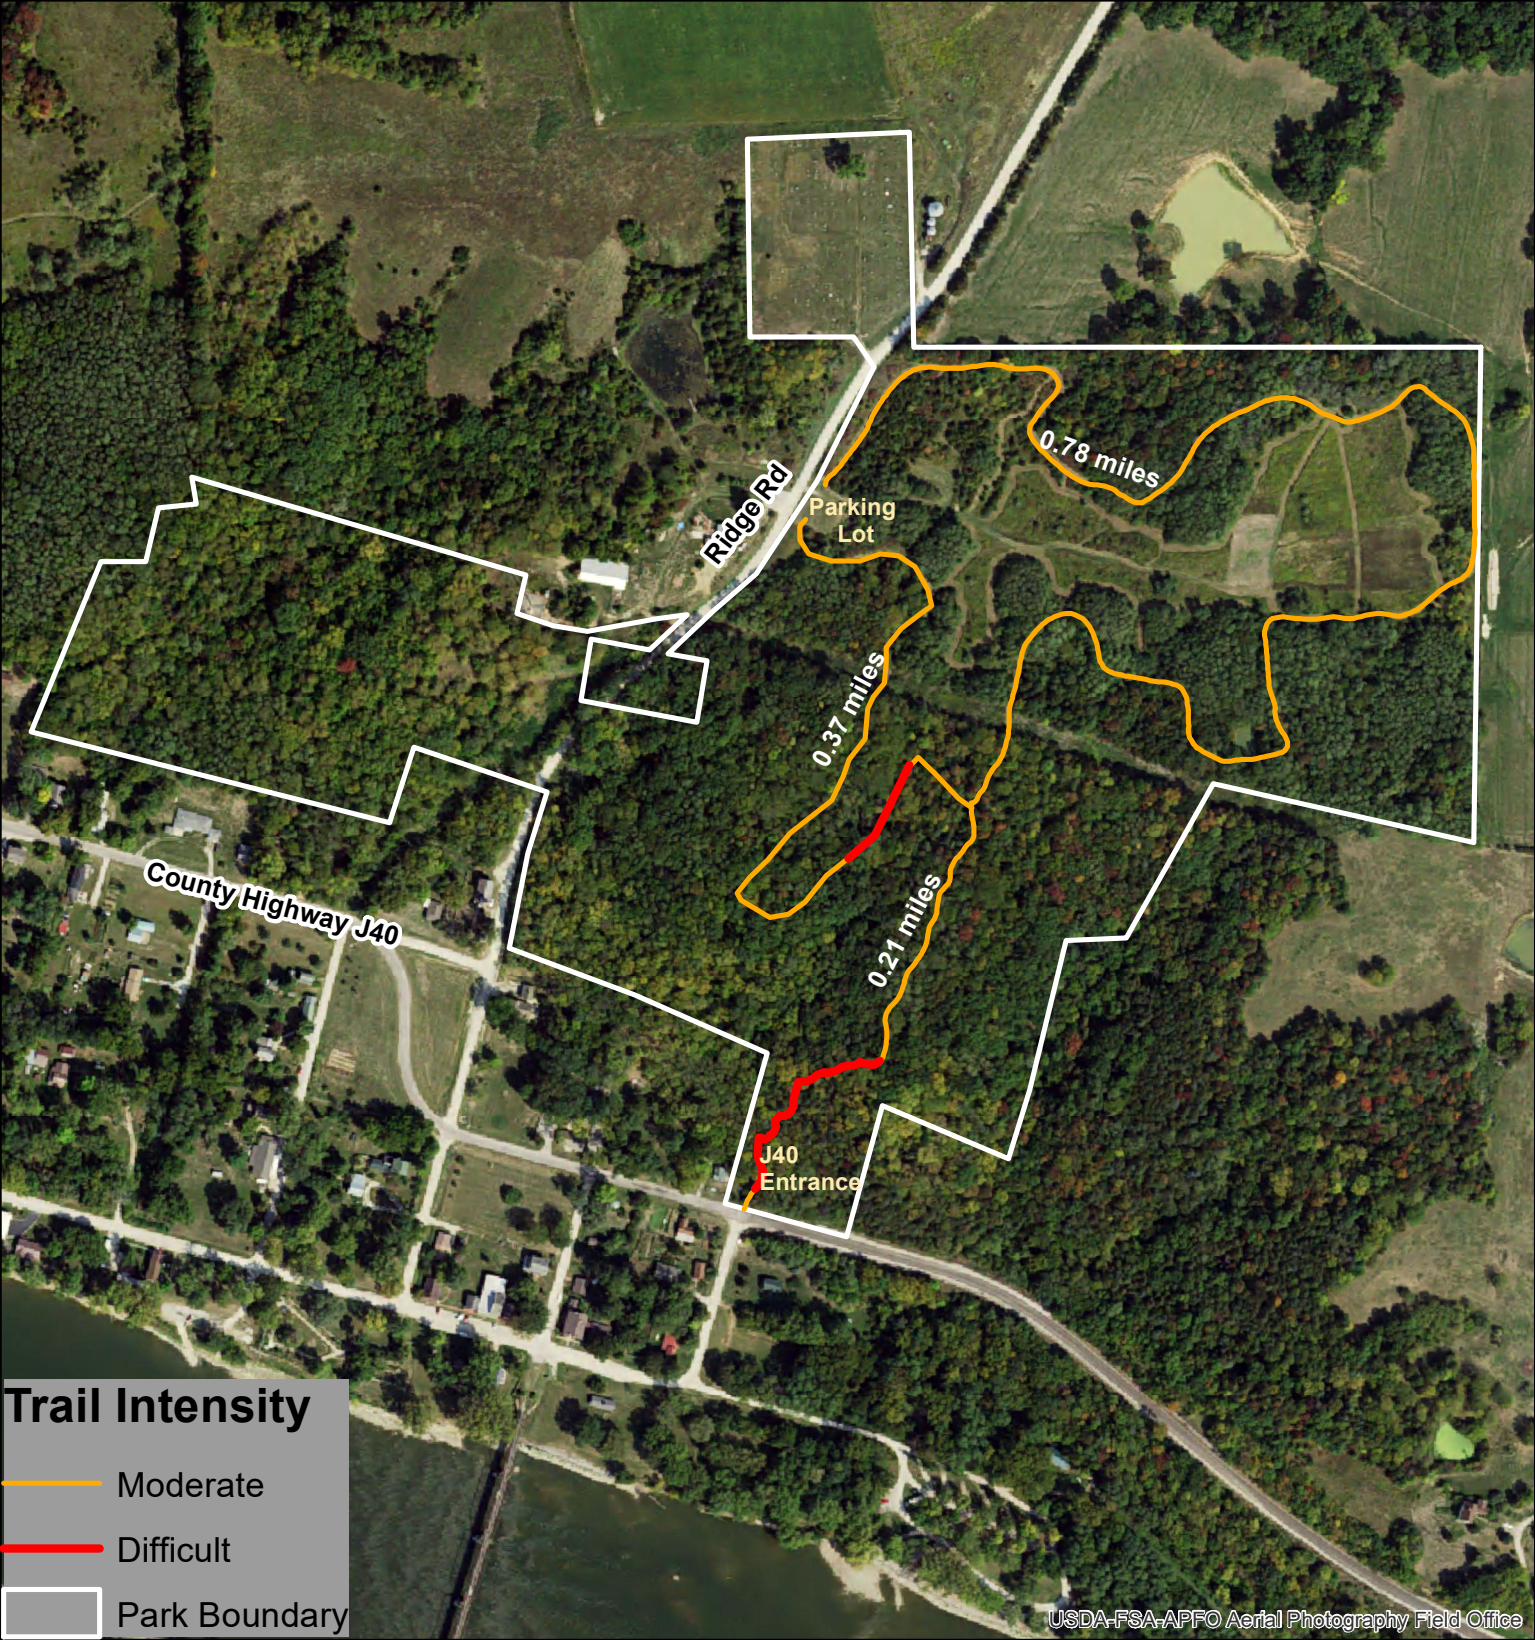

Bentonsport Timber

Trail Intensity

- Moderate
- Difficult
- Park Boundary

Contact:
Van Buren County Conservation
(319) 293-3589
www.vbcountyconservation.com

0 0.1 0.2 0.3 Miles

N