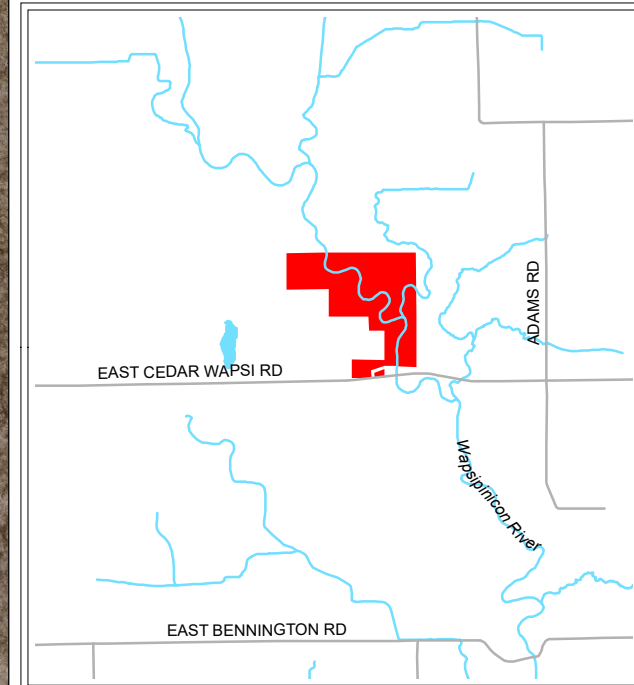

Bruce Childs Wildlife Area

Legend

-  Parking
-  Hunting
-  Park Boundary
- 95 Acres
- Hunting
- Fishing
- Wildlife Viewing
- Snowmobiling

Managed by
 Black Hawk County Conservation
 1346 Airline Highway
 Waterloo, IA 50703
 (319) 433-PARK (7275)
www.blackhawkcountyparks.com

DISCLAIMER:
 This map does not represent a survey, no liability is assumed for the accuracy of the data delineated herein, either expressed or implied by Black Hawk County, the Black Hawk County Assessor, or their employees. This map is compiled from official records including plats, surveys, recorded deeds, and contracts, and only contains information required for local government purposes. See the recorded documents for more detailed legal information.
 Date: 4/7/2023

E-911 Address: (1)10725 East Cedar Wapsi Rd, Dunkerton (2)10591 East Cedar Wapsi Rd, Dunkerton