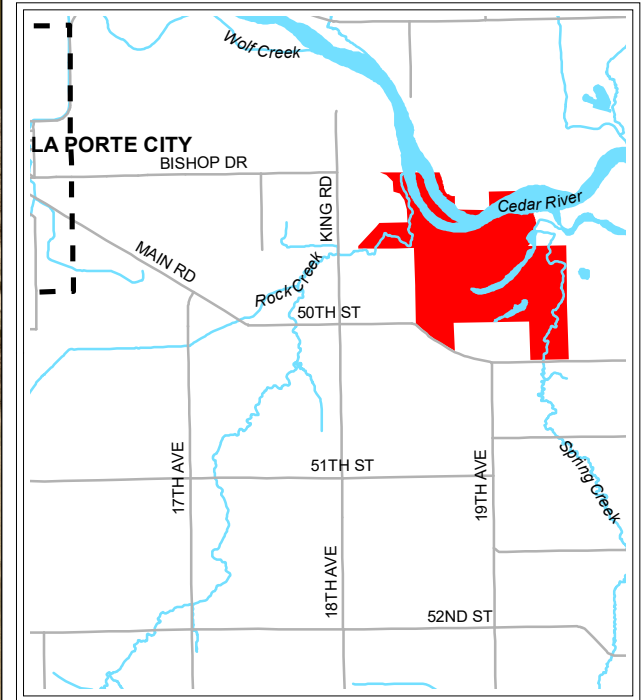

Cedar Island Wildlife Area

Legend

- Parking
- Hunting
- No Hunting
- Park Boundary

- 514 Acres
- Hunting
- Hiking
- Bird Watching
- Fishing

Managed by
 Black Hawk County Conservation
 1346 Airline Highway
 Waterloo, IA 50703
 (319) 433-PARK (7275)
www.blackhawkcountyparks.com

DISCLAIMER:
 This map does not represent a survey, no liability is assumed for the accuracy of the data delineated herein, either expressed or implied by Black Hawk County, the Black Hawk County Assessor, or their employees. This map is compiled from official records including plats, surveys, recorded deeds, and contracts, and only contains information required for local government purposes. See the recorded documents for more detailed legal information.
 Date: 4/7/2023

Source: Esri, Maxar, Earthstar Geographics, and the GIS User Community

E-911 Address: 11515 Main Road, La Porte City