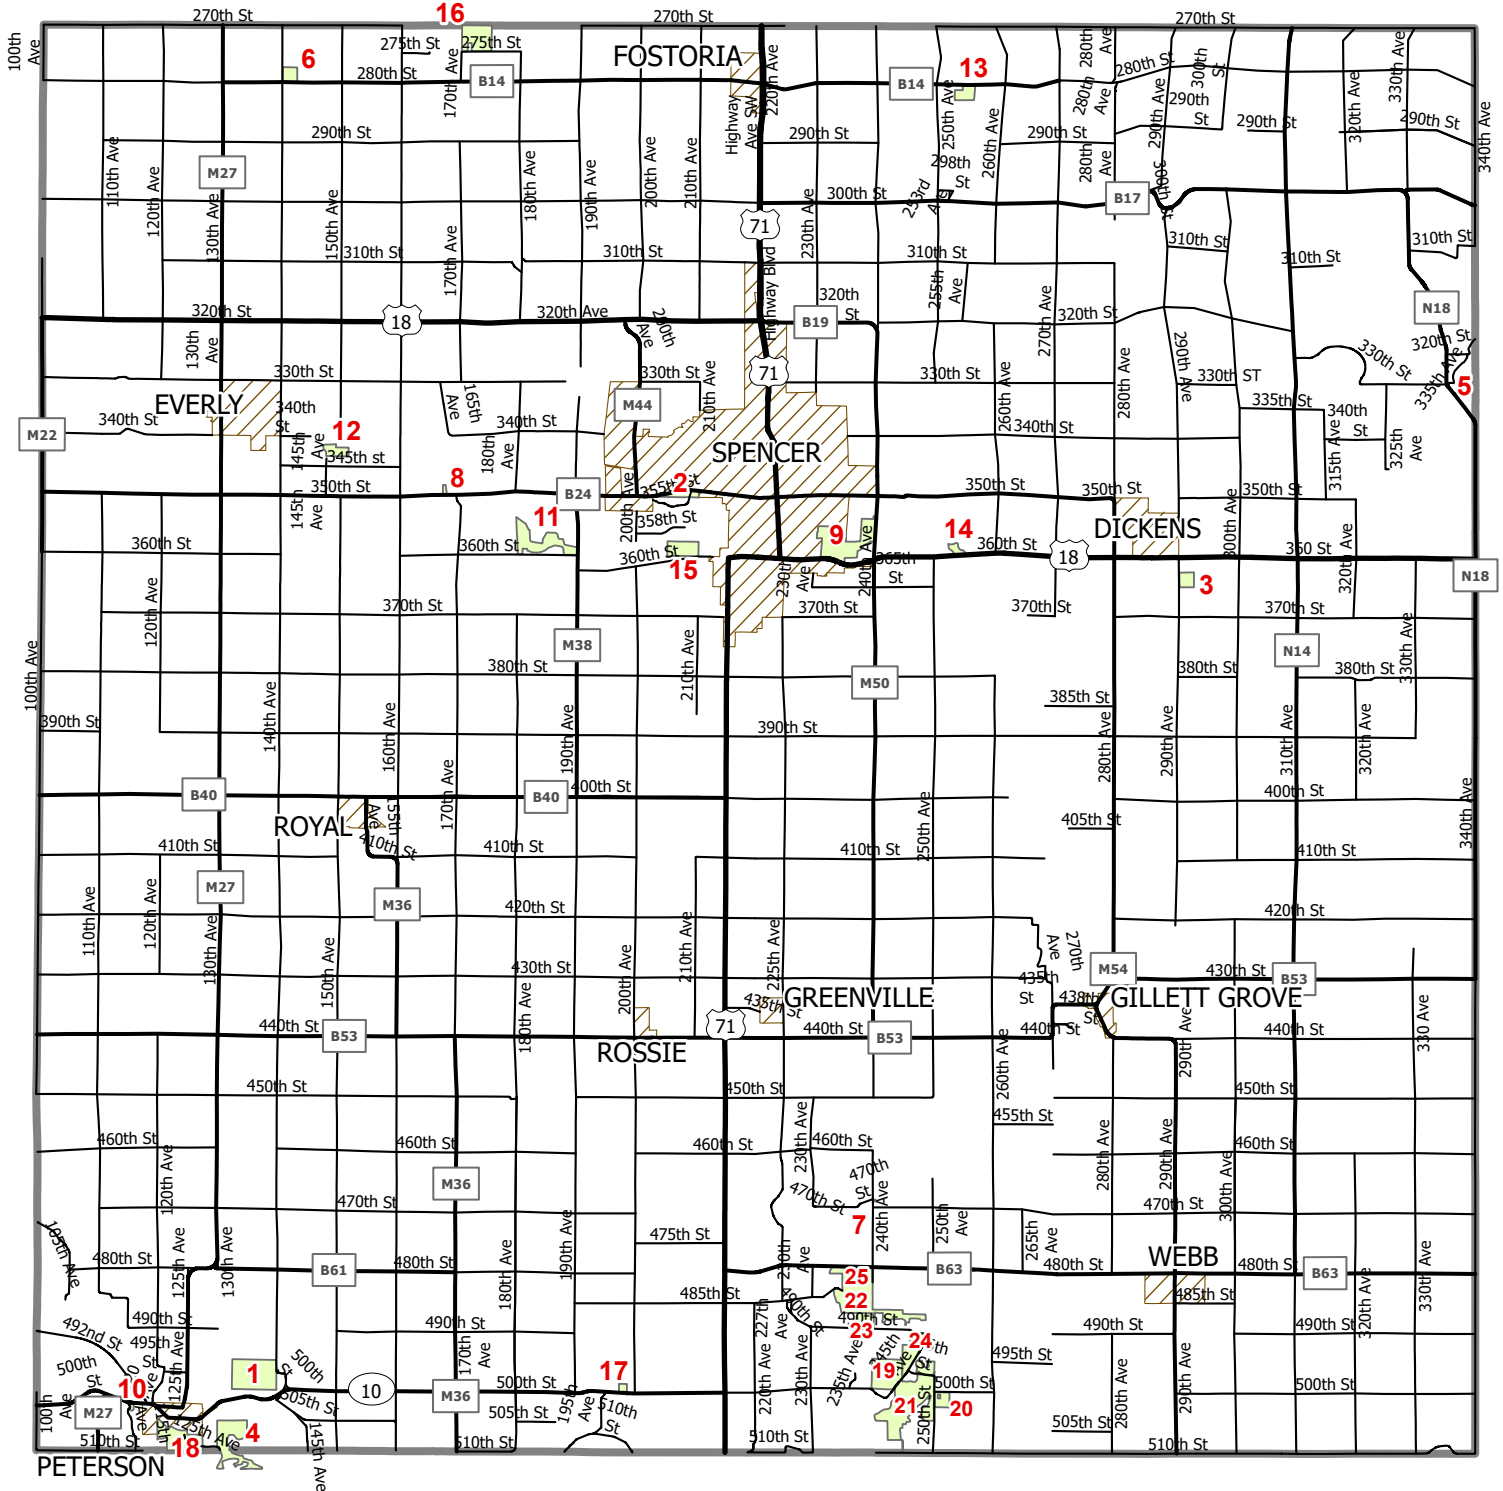

Clay County Parks and Wildlife Areas

- | | |
|---------------------------|--|
| 1 Bertram Reservation | 10 Riverside Little Sioux Access |
| 2 Bob Howe Thunder Bridge | 11 Riverton Wildlife Area |
| 3 Dickens Pit | 12 Scharnberg Park |
| 4 Donahoo Wildlife Area | 13 Schmerse Wildlife Area |
| 5 Lost Island Park | 14 Stouffer Memorial Wildlife Preserve |
| 6 Mori Prairie | 15 Stub Johnson Family Equestrian Area |
| 7 Nielsen River Access | 16 Summit Wildlife Area |
| 8 Ocheyedan Gun Range | 17 Vera & Gilbert James Wildlife Area |
| 9 Oneota Park | 18 Wanata Park |

- Kindlespire Complex Areas (19-25)**
- 19 Burr Addition
 - 20 Burr Oak Cemetery
 - 21 Heissel Addition
 - 22 Kindlespire Complex
 - 23 Nelson Addition
 - 24 Nelson/Reng Addition
 - 25 Ralph Addition