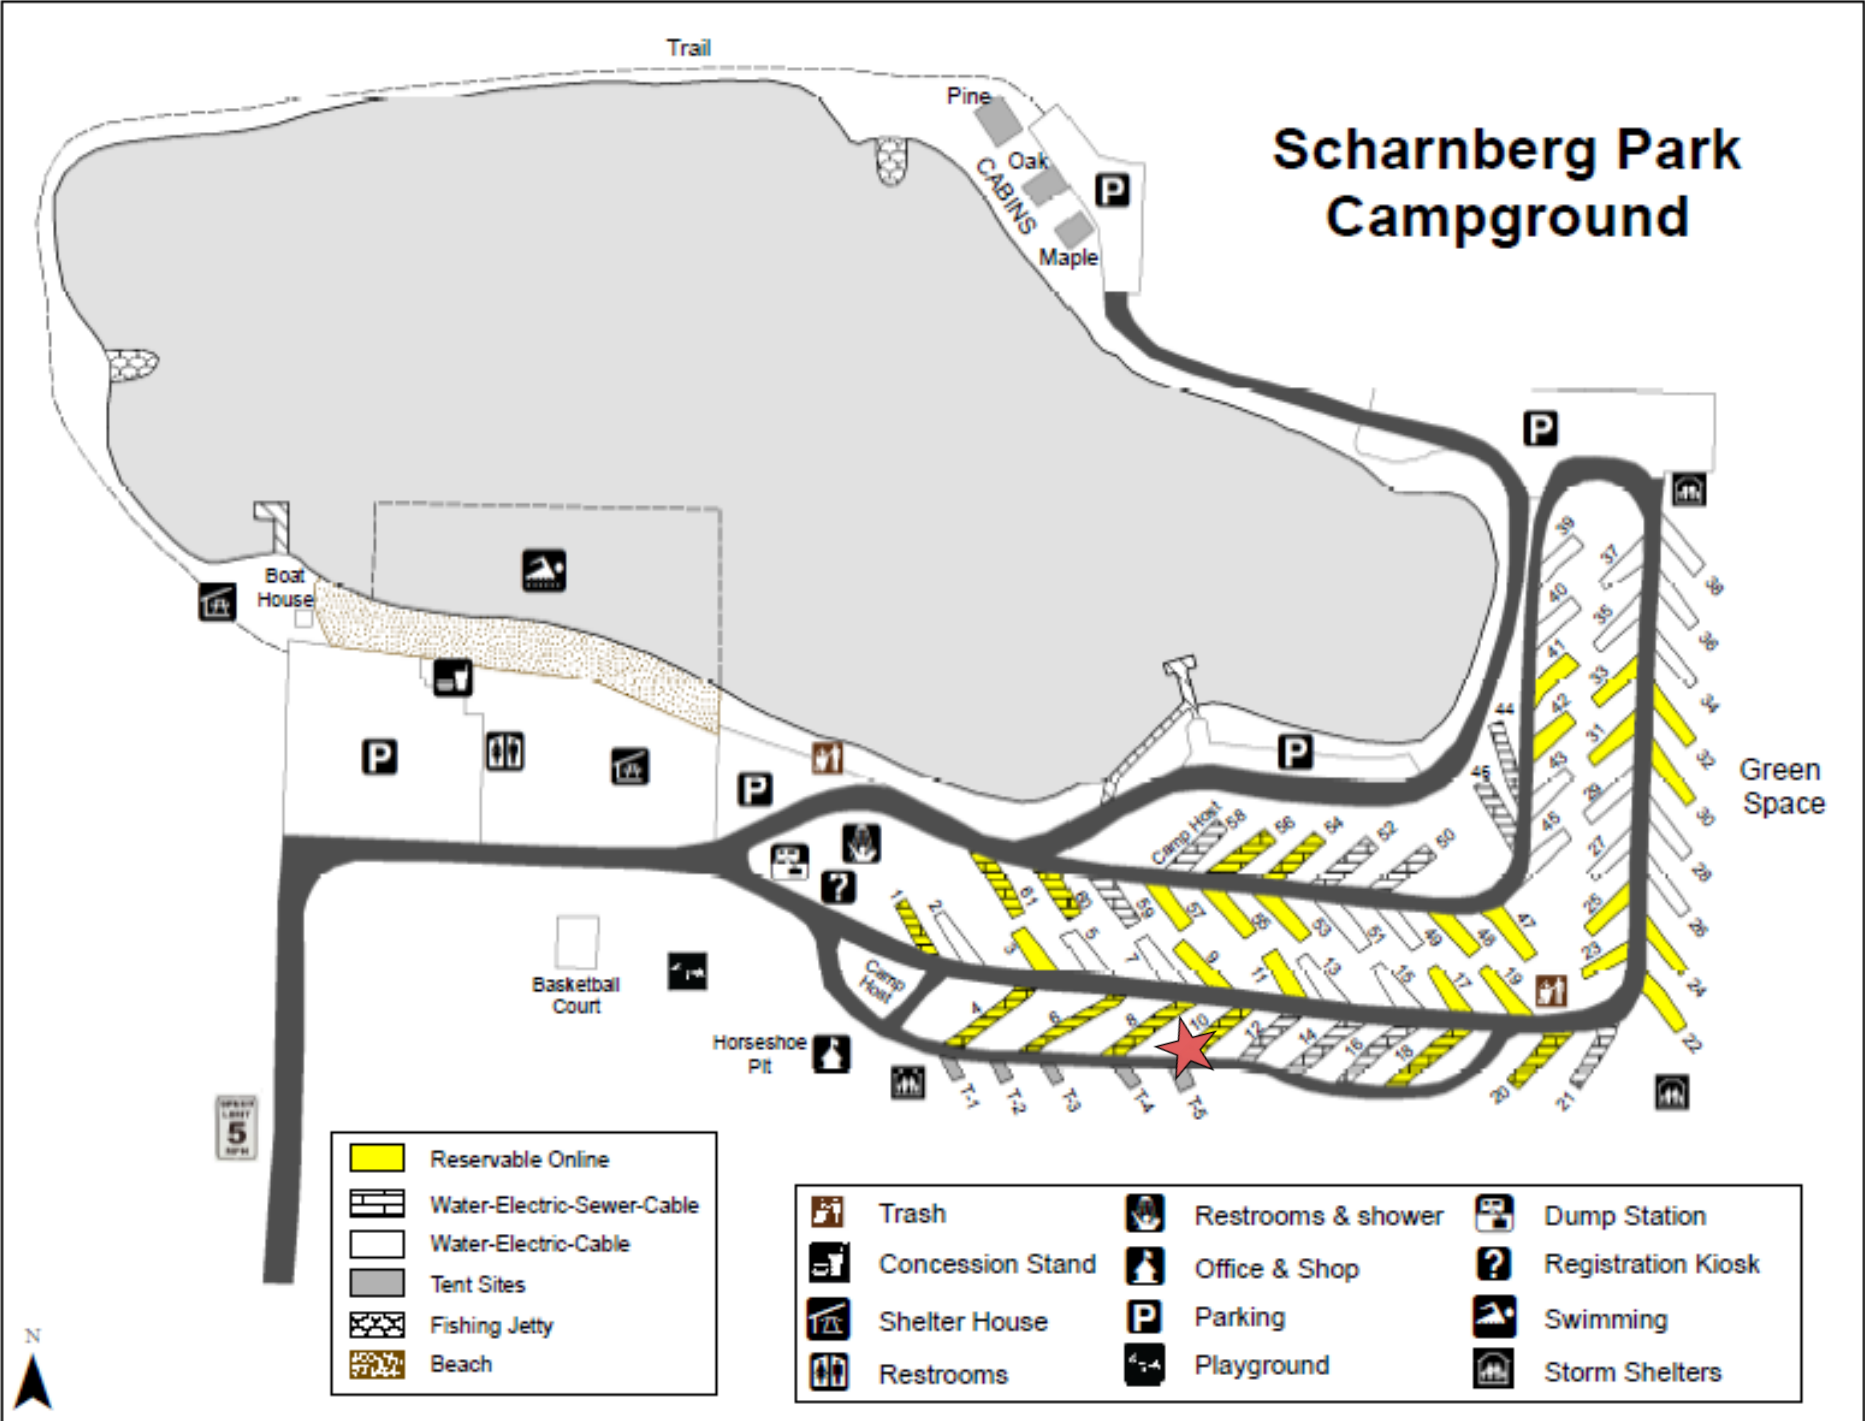

# Scharnberg Park Campground

|  |                            |
|--|----------------------------|
|  | Reservable Online          |
|  | Water-Electric-Sewer-Cable |
|  | Water-Electric-Cable       |
|  | Tent Sites                 |
|  | Fishing Jetty              |
|  | Beach                      |

|  |                  |  |                    |  |                    |
|--|------------------|--|--------------------|--|--------------------|
|  | Trash            |  | Restrooms & shower |  | Dump Station       |
|  | Concession Stand |  | Office & Shop      |  | Registration Kiosk |
|  | Shelter House    |  | Parking            |  | Swimming           |
|  | Restrooms        |  | Playground         |  | Storm Shelters     |