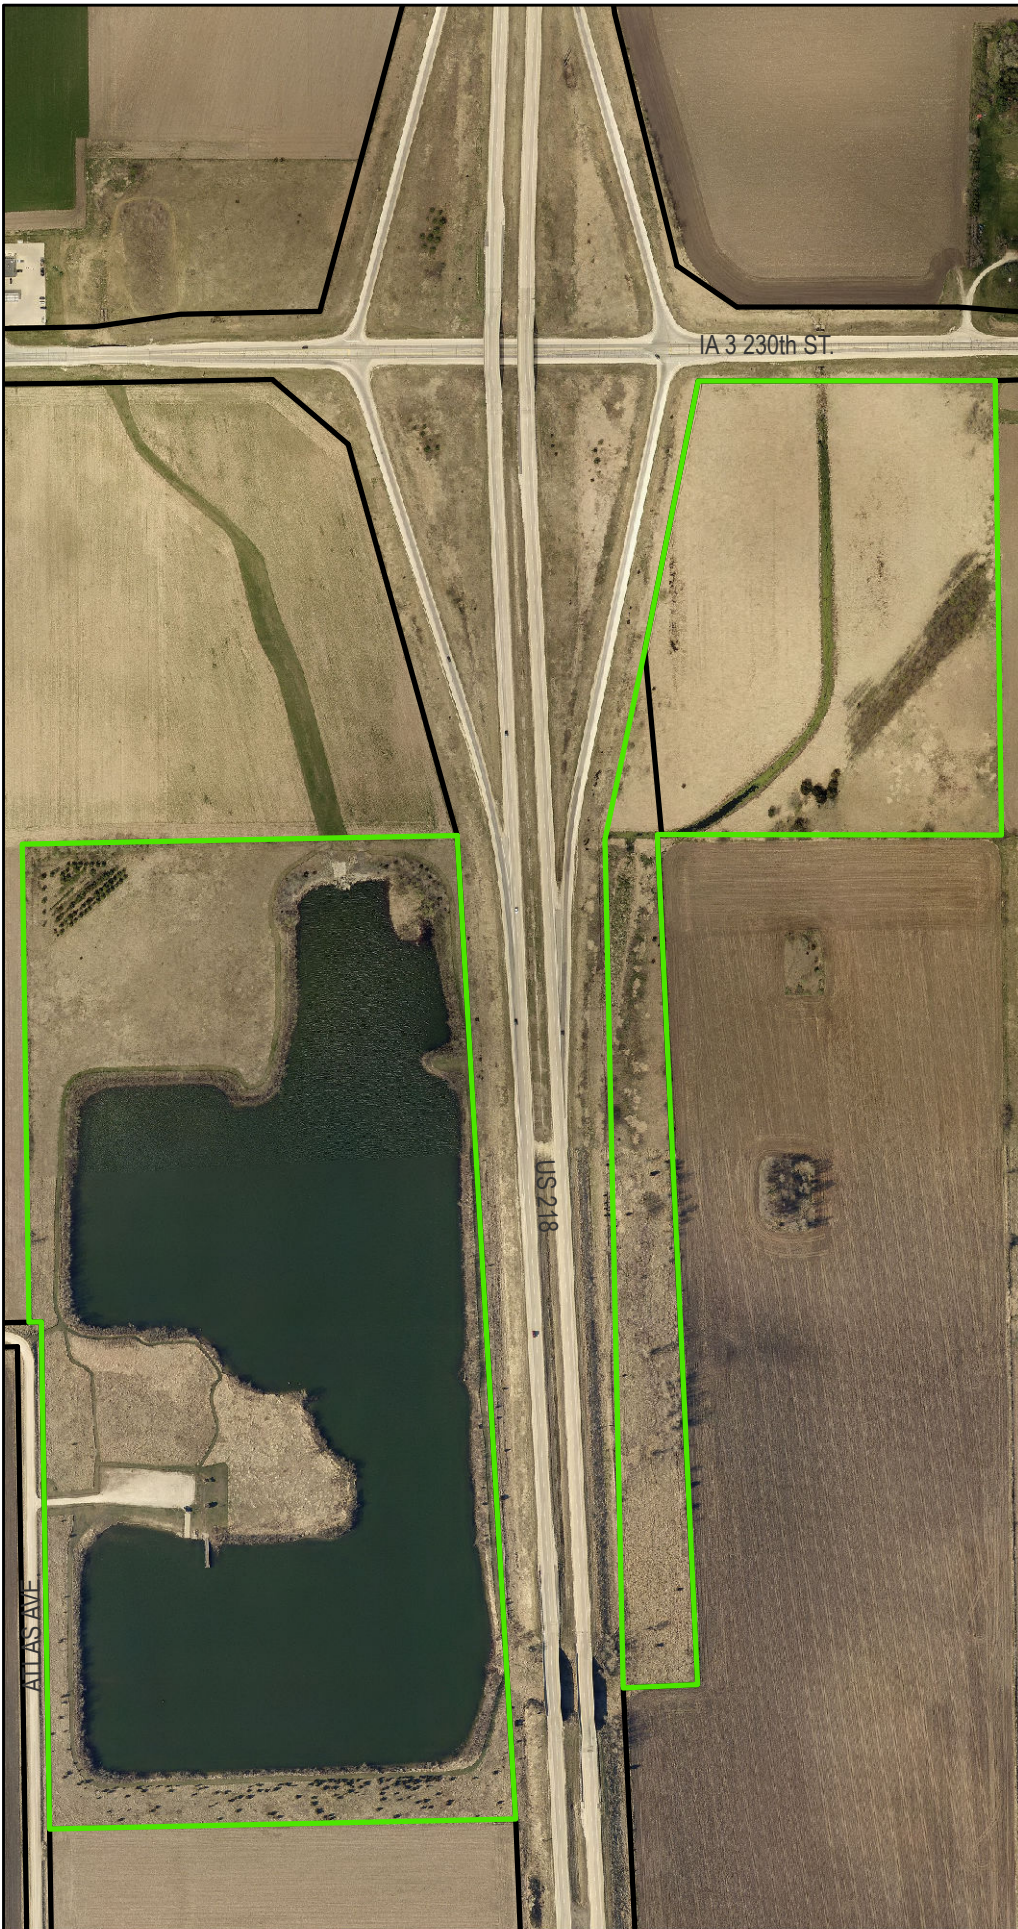

**Avenue of the Saints
Lake & Recreation Area
2371 Atlas Ave
Waverly, Iowa 50677
105 Acres**

Managed by
Bremer County Conservation
1104 S. Main St; PO Box 412
Tripoli, Iowa 50676
(319) 882-4742
www.co.bremer.ia.us

Legend

- Park
- Road ROW
- ~ Rivers & Streams

0 187.5 375 750 1,125 1,500 Feet