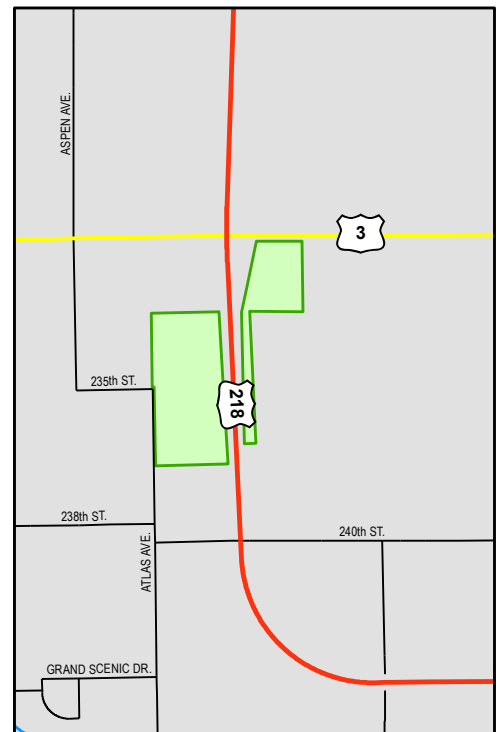

**Avenue of the Saints
Lake & Recreation Area
2371 Atlas Ave
Waverly, Iowa 50677
105 Acres**

Managed by
Bremer County Conservation
1104 S. Main St; PO Box 412
Tripoli, Iowa 50676
(319) 882-4742
www.co.bremer.ia.us

Legend

- Park
- Road ROW
- ~ Rivers & Streams

0 187.5 375 750 1,125 1,500 Feet