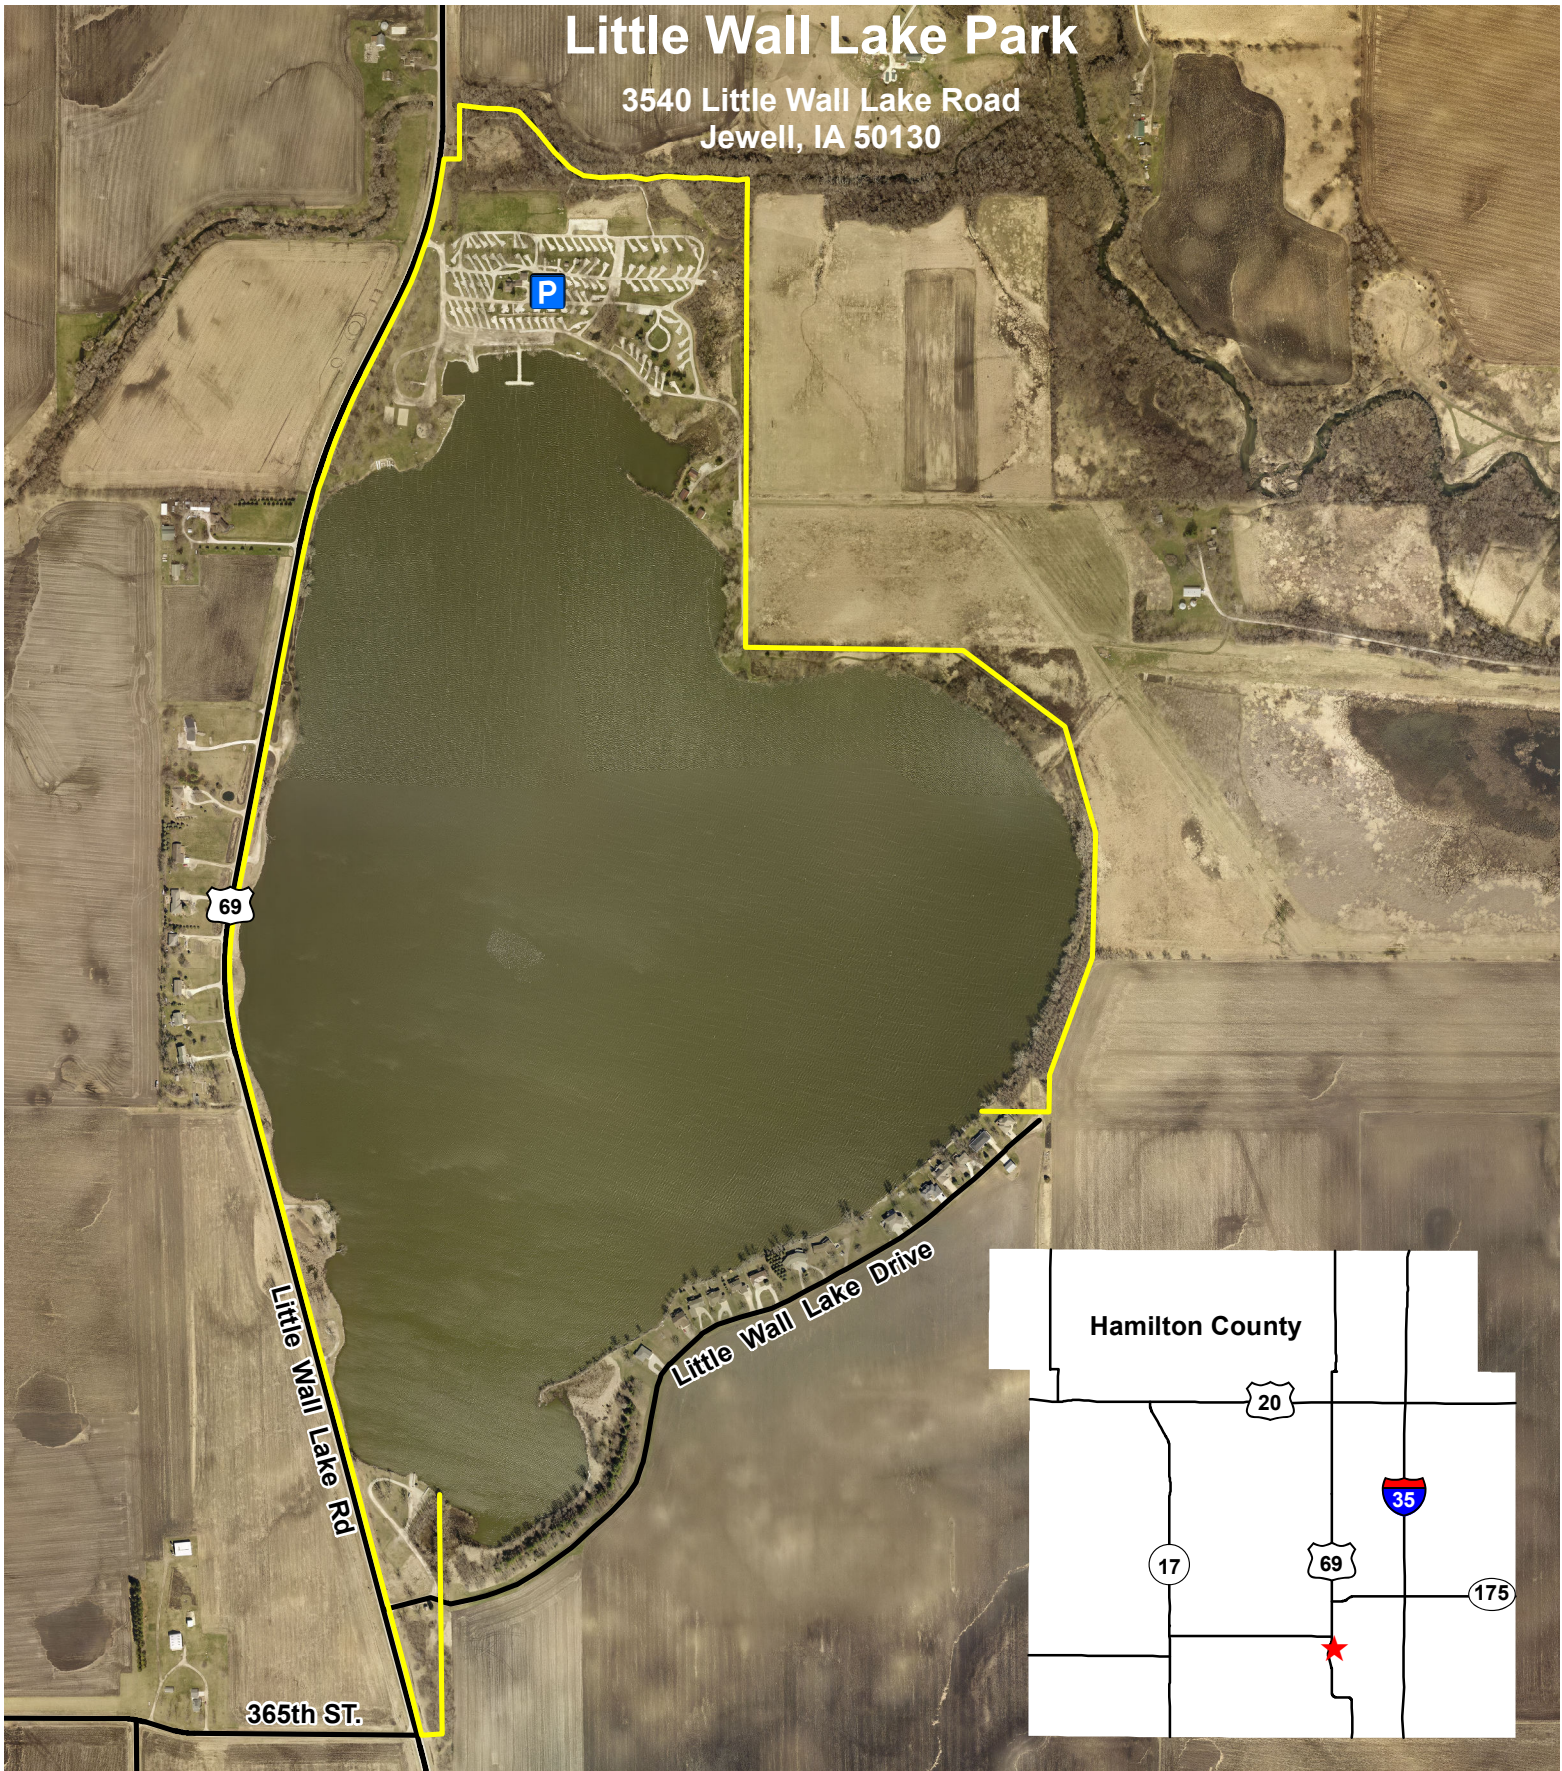

Little Wall Lake Park

3540 Little Wall Lake Road
Jewell, IA 50130

www.mycountyparks.com

- Boundary
- Parking
- Roads

Imagery Date: Spring 2016

Created by the Hamilton
County GIS Office
Date: 6/9/2016

These data and/or map(s) are provided "as is" with no expressed or implied warranty of accuracy, correctness, or completeness. These data and/or map(s) do not replace or modify land surveys, deeds, and/or legal instruments defining land ownership or use. Hamilton County, Iowa disclaims all liability arising out of the use or misuse of these data and/or map(s) for any purpose.