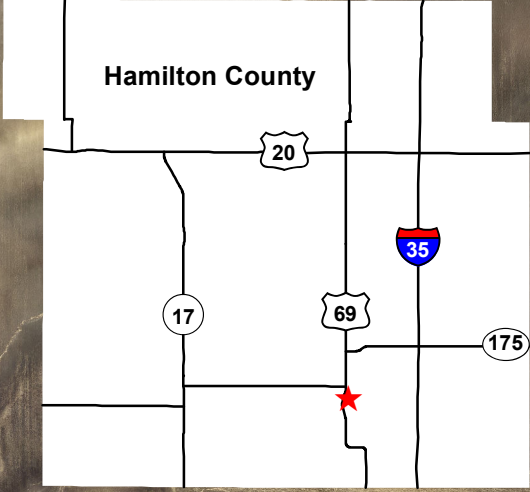

Little Wall Lake Park

3540 Little Wall Lake Road
Jewell, IA 50130

www.mycountyparks.com

- Boundary
- Parking
- Roads

Imagery Date: Spring 2016

Created by the Hamilton
County GIS Office
Date: 6/9/2016

These data and/or map(s) are provided "as is" with no expressed or implied warranty of accuracy, correctness, or completeness. These data and/or map(s) do not replace or modify land surveys, deeds, and/or legal instruments defining land ownership or use. Hamilton County, Iowa disclaims all liability arising out of the use or misuse of these data and/or map(s) for any purpose.