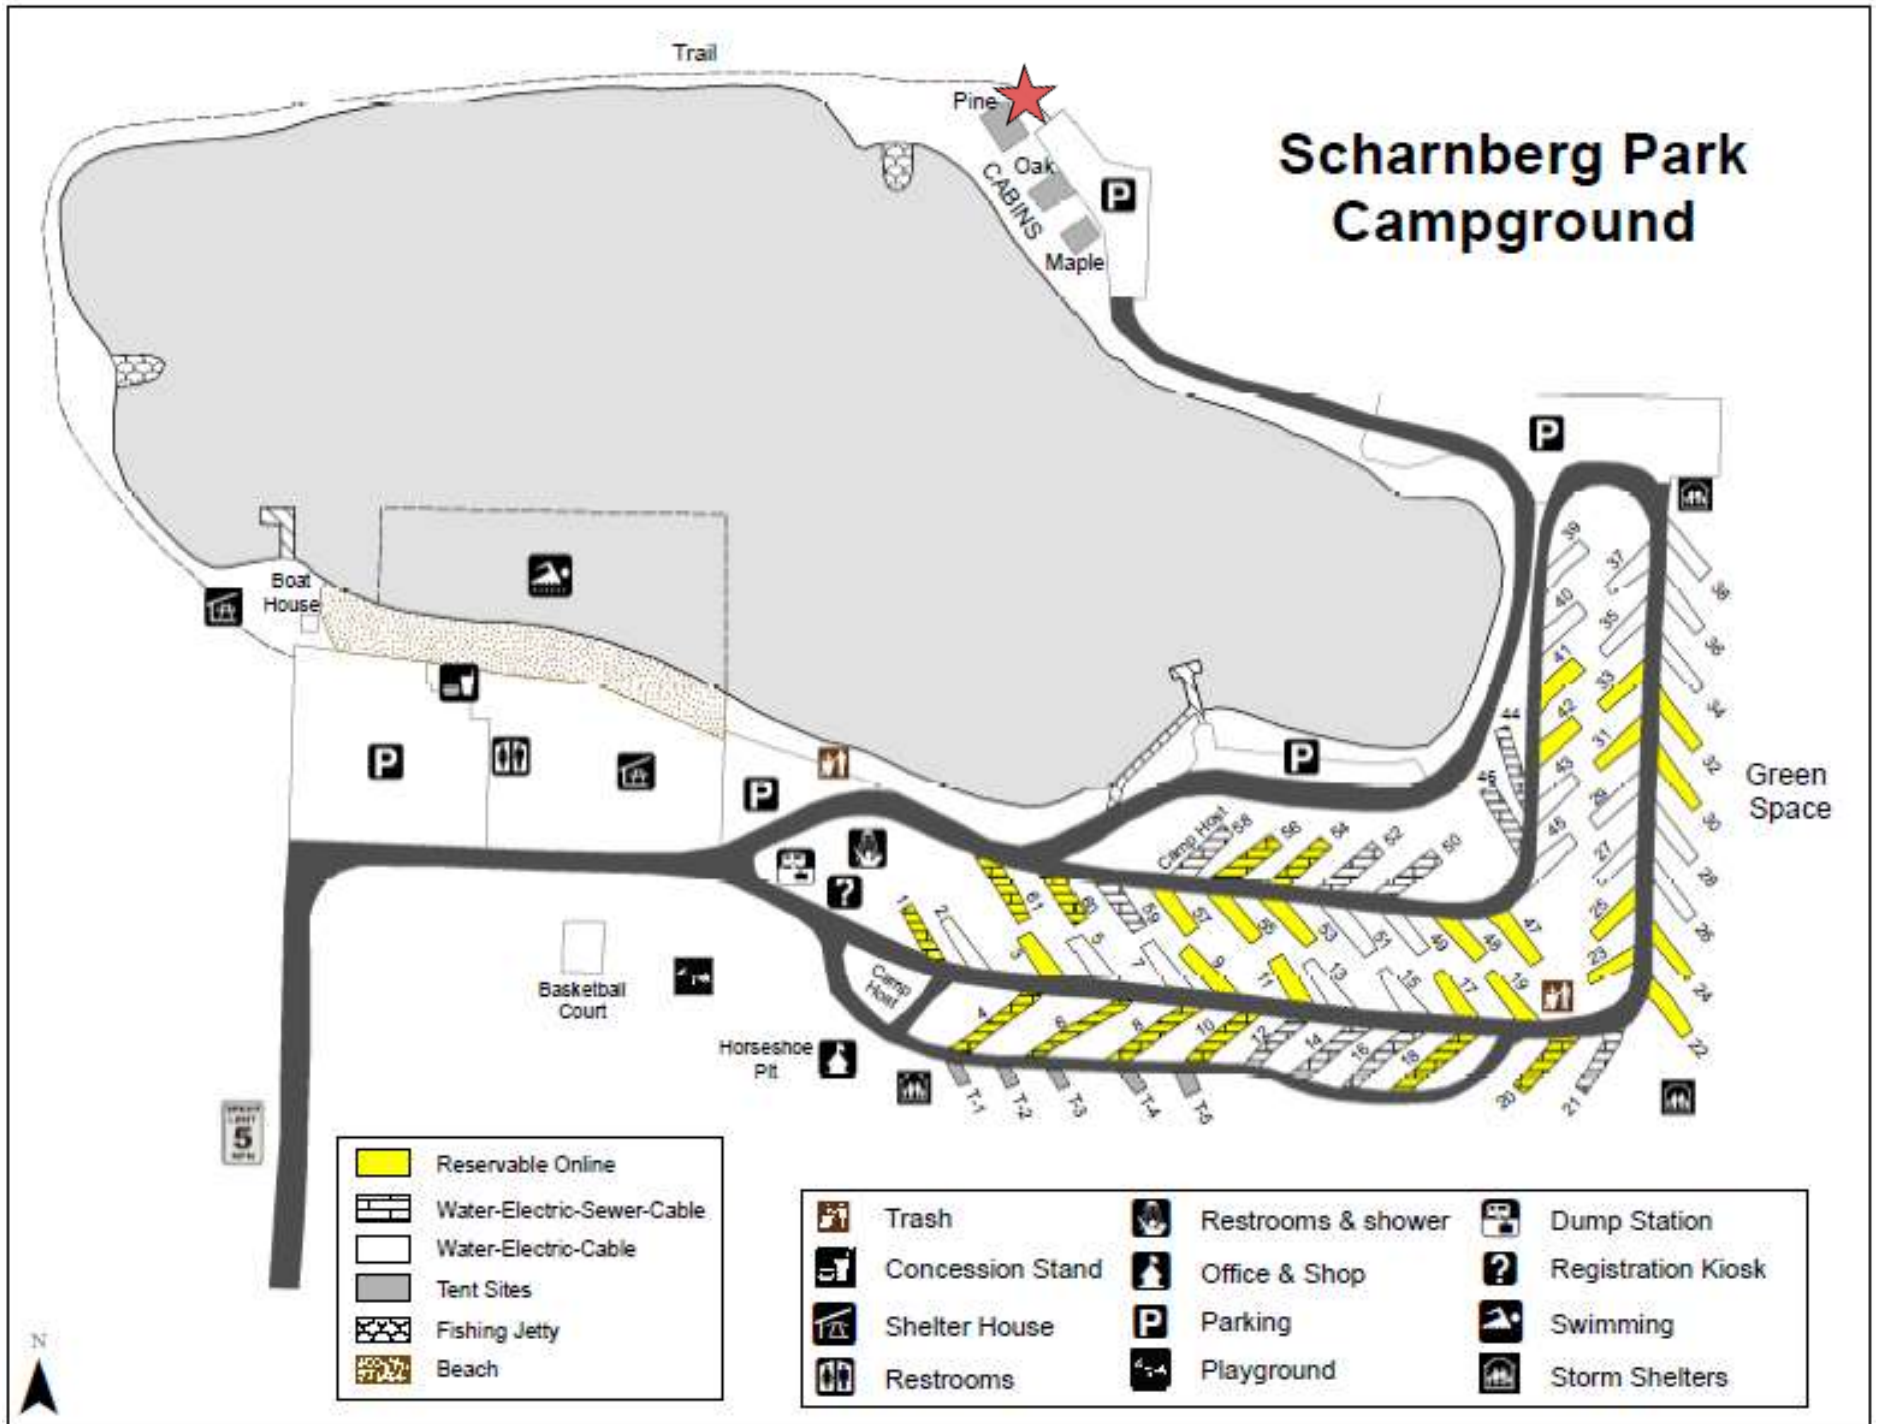

Scharnberg Park Campground

	Reservable Online
	Water-Electric-Sewer-Cable
	Water-Electric-Cable
	Tent Sites
	Fishing Jetty
	Beach

	Trash		Restrooms & shower		Dump Station
	Concession Stand		Office & Shop		Registration Kiosk
	Shelter House		Parking		Swimming
	Restrooms		Playground		Storm Shelters