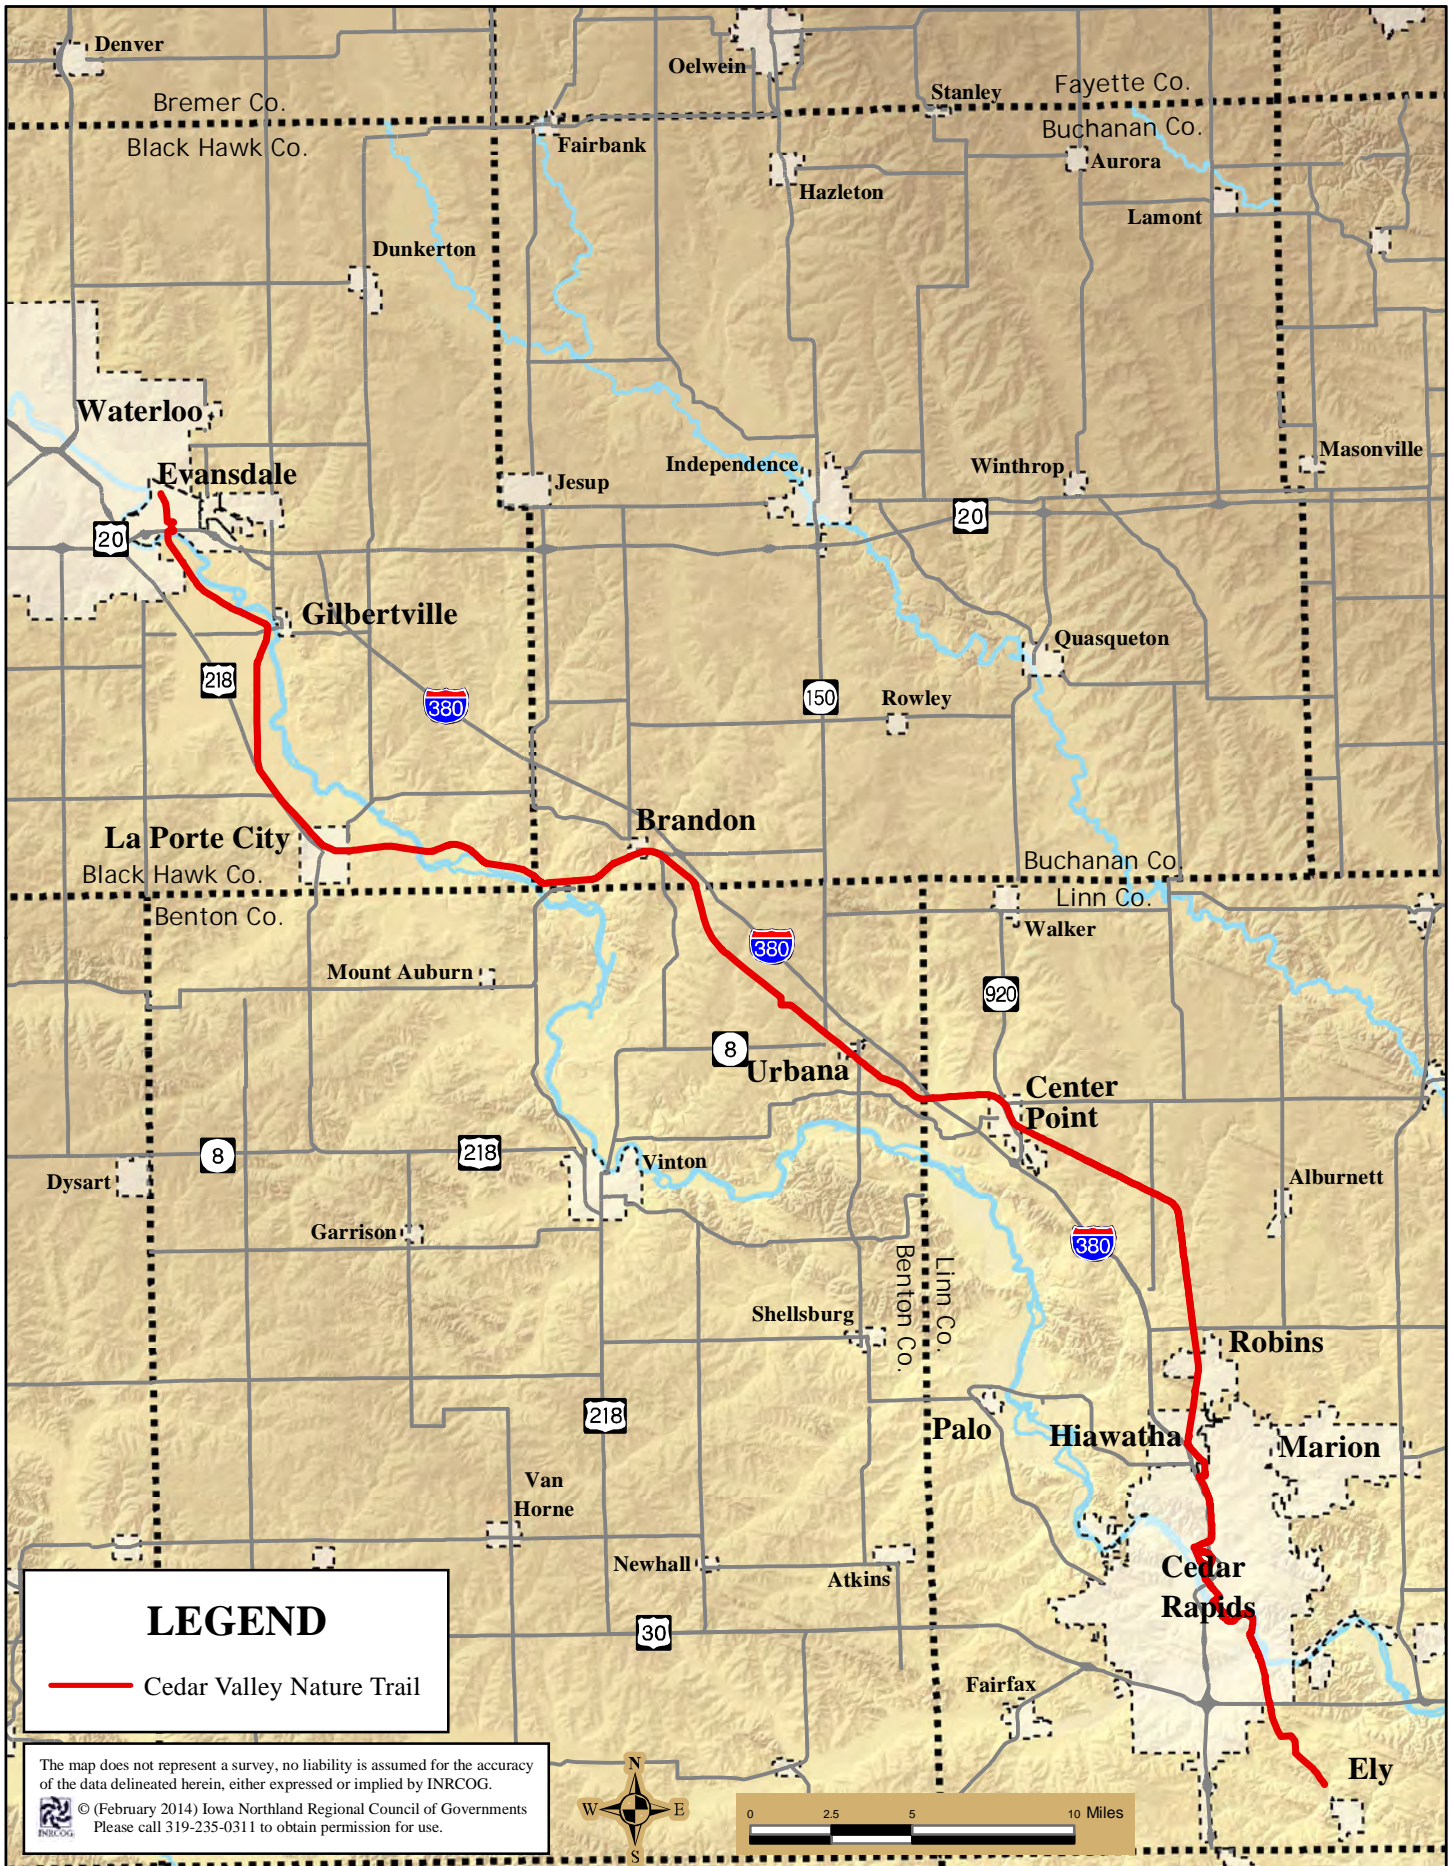

Cedar Valley Nature Trail Map

LEGEND

— Cedar Valley Nature Trail

The map does not represent a survey, no liability is assumed for the accuracy of the data delineated herein, either expressed or implied by INRCOG.
 © (February 2014) Iowa Northland Regional Council of Governments
 Please call 319-235-0311 to obtain permission for use.