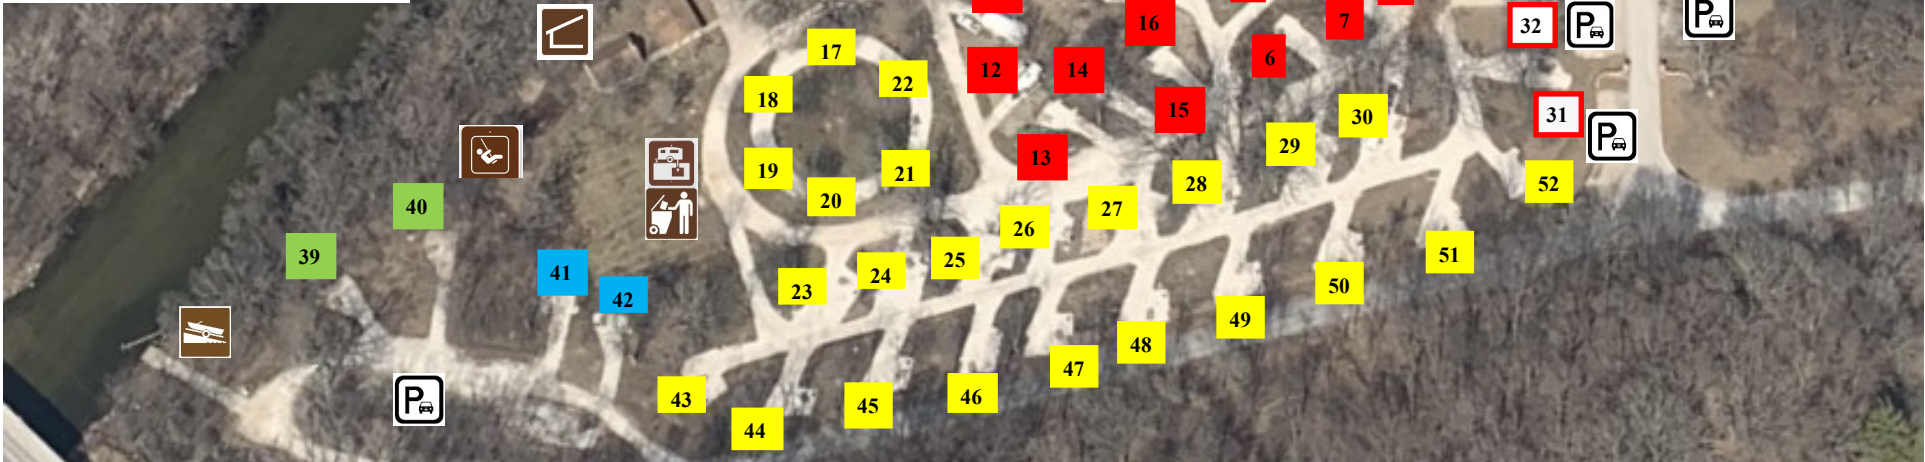

BRIGGS WOODS PARK

-  Boat/Canoe Ramp
-  Dump Station
-  Dumpster
-  Playground
-  Registration/Host
-  Restroom
-  Showers
-  Shelter 1
-  Visitor Parking

-  Reserve Full Hook-up sites
-  Full Hook-up Sites
-  Primitive Sites - tents only
-  Reserve Water & Electric sites
-  Electric Sites
-  One Room cabins
-  Reserve Electric sites
-  Electric - tents only
-  Campground Host