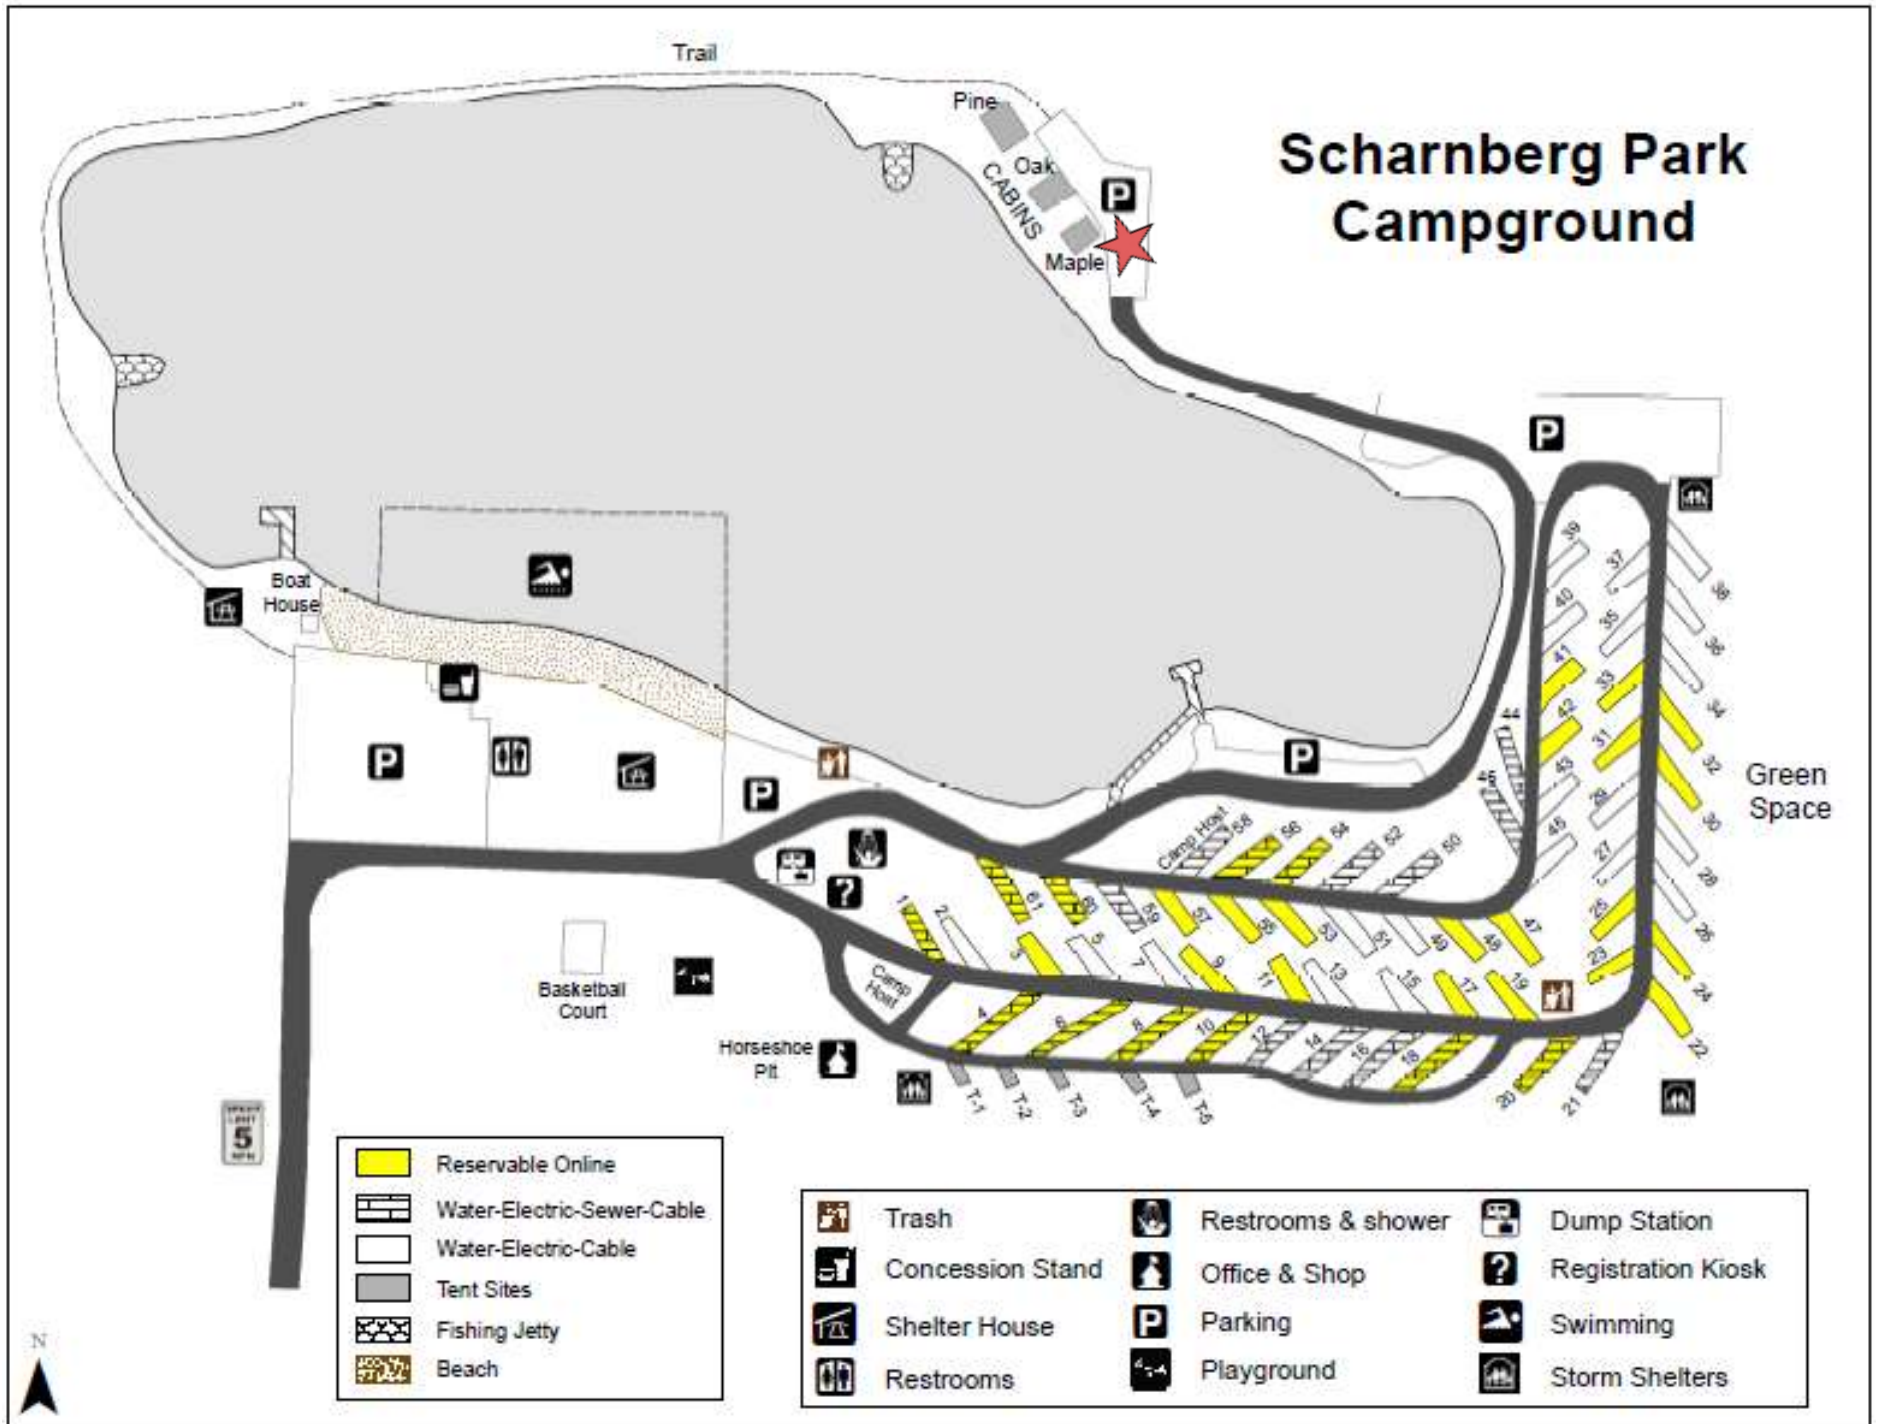

Scharnberg Park Campground

	Reservable Online
	Water-Electric-Sewer-Cable
	Water-Electric-Cable
	Tent Sites
	Fishing Jetty
	Beach

	Trash		Restrooms & shower		Dump Station
	Concession Stand		Office & Shop		Registration Kiosk
	Shelter House		Parking		Swimming
	Restrooms		Playground		Storm Shelters