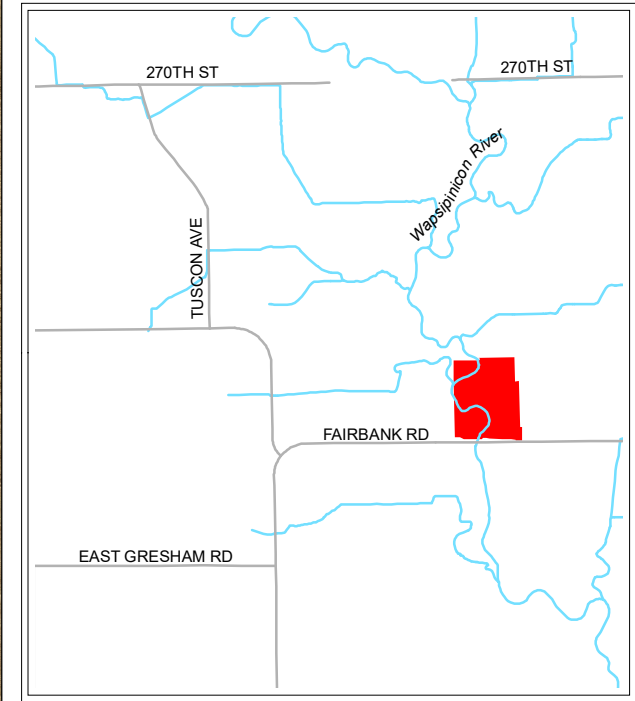

Siggelkow Park

Legend

- Parking
- Camping
- Water Access
- No Hunting
- Park Boundary

- 56 Acres
- Fishing

Managed by
Black Hawk County Conservation
1346 Airline Highway
Waterloo, IA 50703
(319) 433-PARK (7275)
www.blackhawkcountyparks.com

DISCLAIMER:
This map does not represent a survey, no liability is assumed for the accuracy of the data delineated herein, either expressed or implied by Black Hawk County, the Black Hawk County Assessor, or their employees. This map is compiled from official records including plats, surveys, recorded deeds, and contracts, and only contains information required for local government purposes. See the recorded documents for more detailed legal information.
Date: 4/7/2023