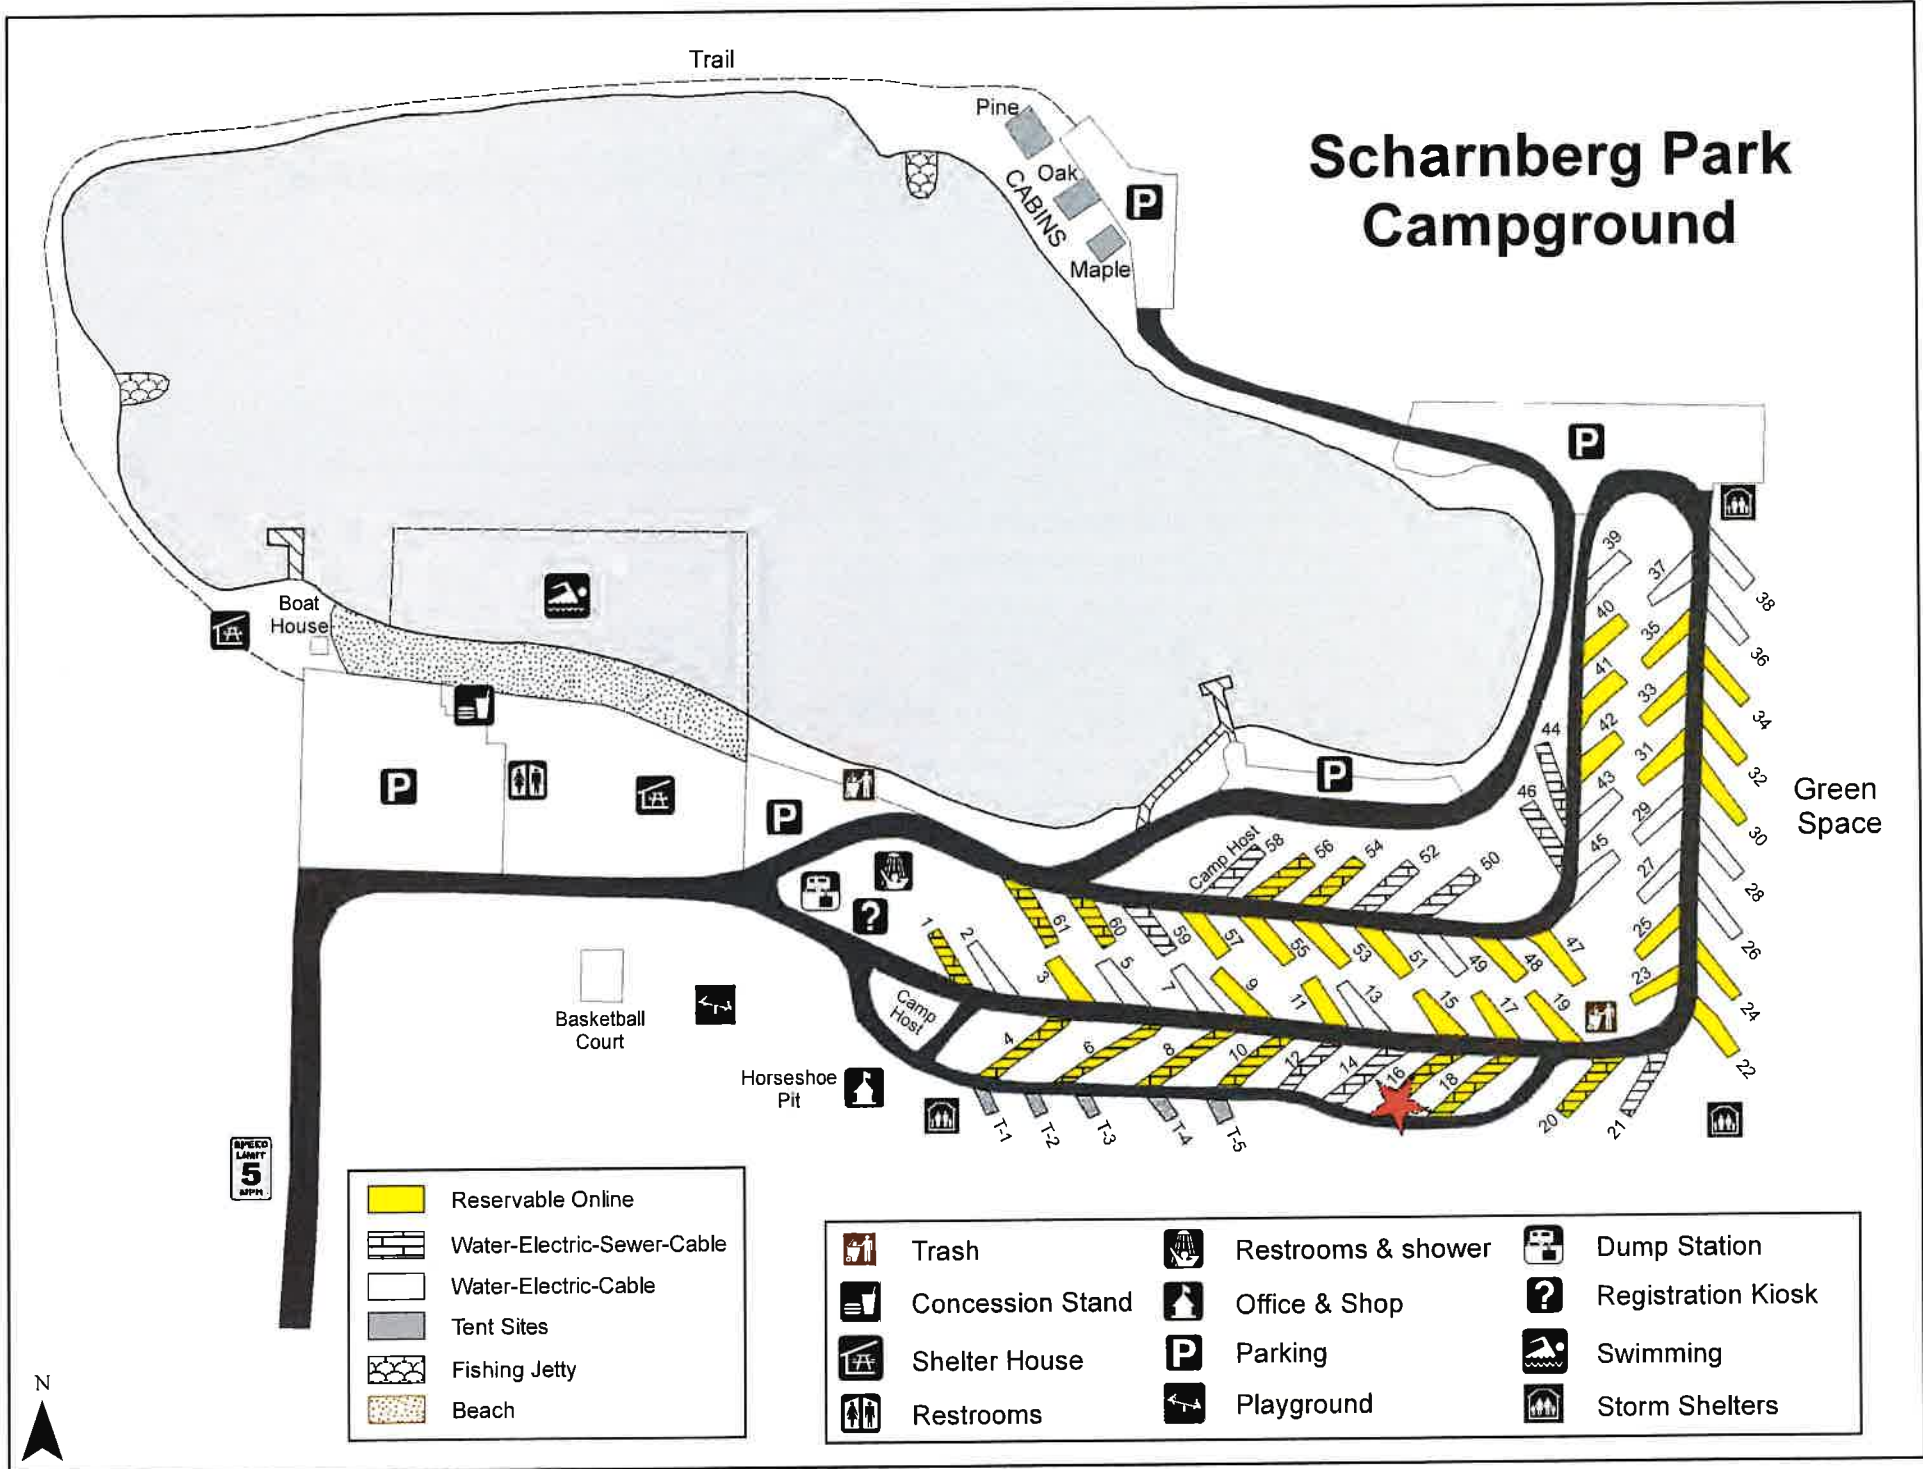

Scharnberg Park Campground

- Reservable Online
- Water-Electric-Sewer-Cable
- Water-Electric-Cable
- Tent Sites
- Fishing Jetty
- Beach

- | | | |
|------------------|--------------------|--------------------|
| Trash | Restrooms & shower | Dump Station |
| Concession Stand | Office & Shop | Registration Kiosk |
| Shelter House | Parking | Swimming |
| Restrooms | Playground | Storm Shelters |