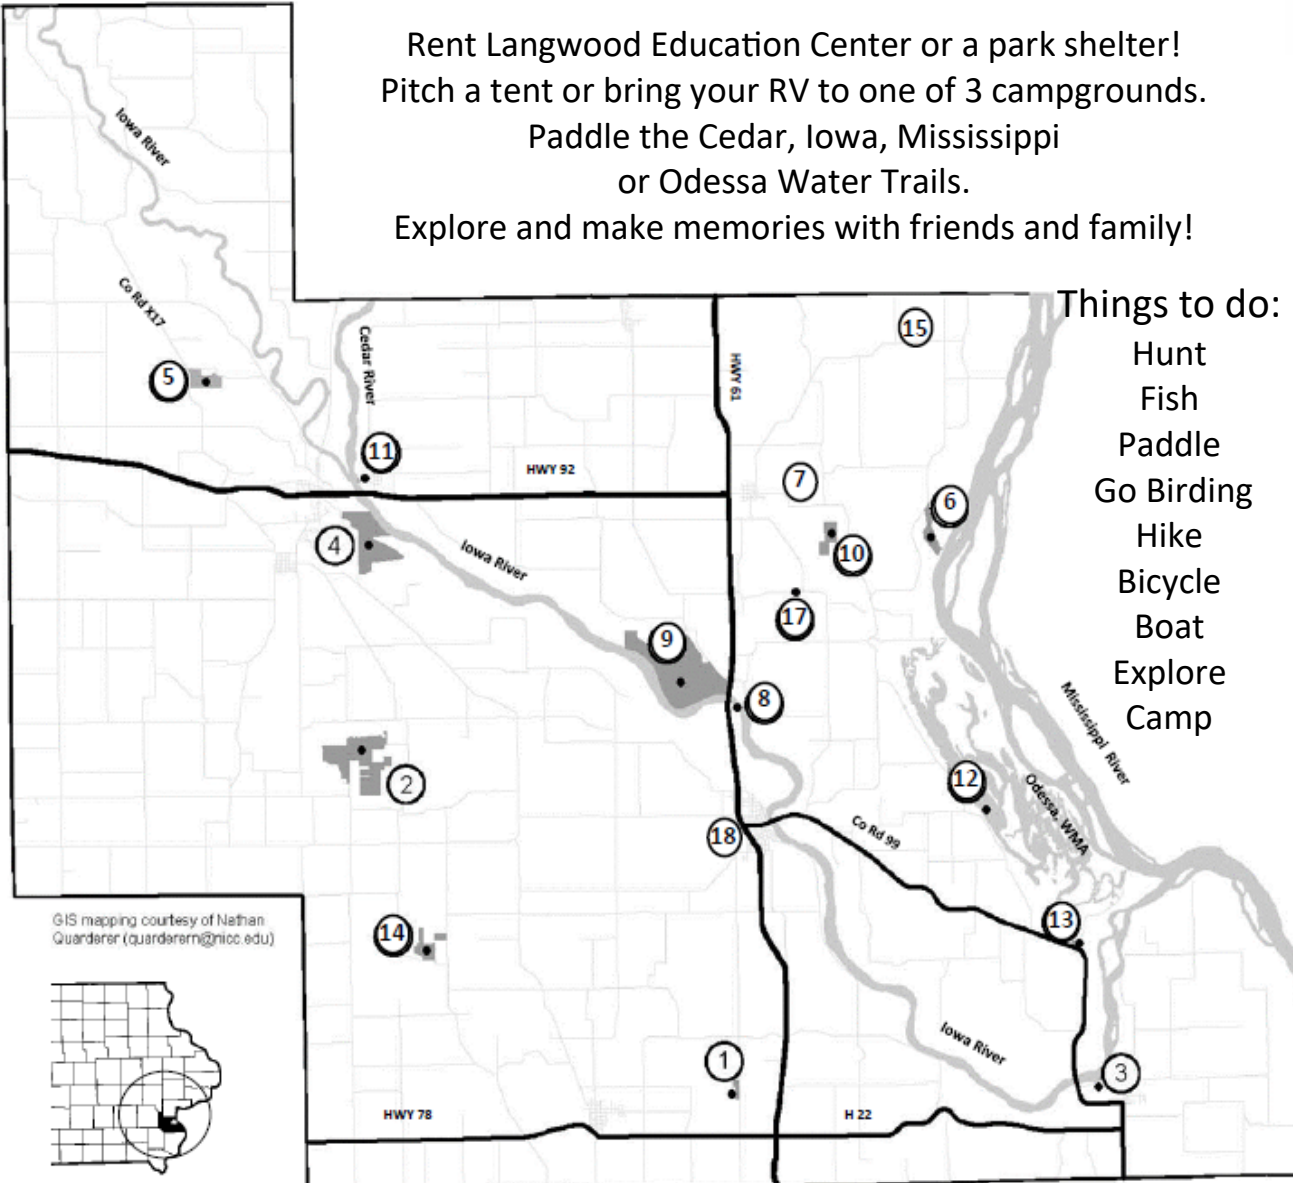

The mission of the LCCB is to provide an appreciation of Louisa County's natural resources through environmental education and recreation; and to manage the parks and natural areas for present and future generations.

Rent Langwood Education Center or a park shelter!
Pitch a tent or bring your RV to one of 3 campgrounds.
Paddle the Cedar, Iowa, Mississippi
or Odessa Water Trails.
Explore and make memories with friends and family!