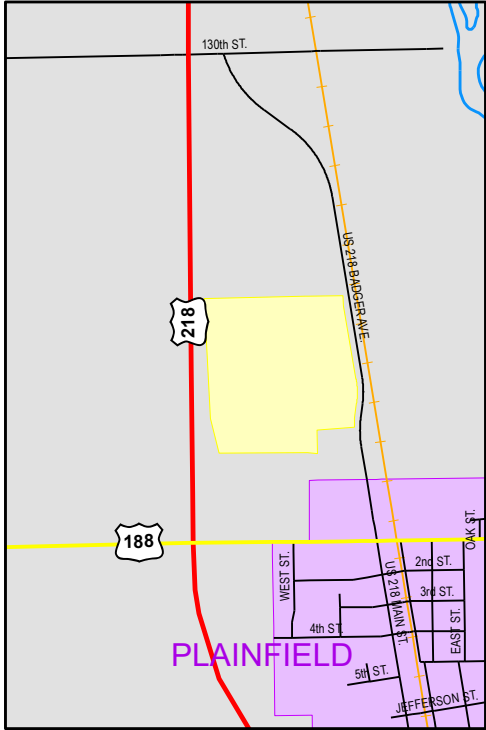

Plainfield Lake
1370 Badger Ave
Plainfield, Iowa 50666
60 Acres - No Hunting

Managed by
 Bremer County Conservation
 1104 S. Main St; PO Box 412
 Tripoli, Iowa 50676
 (319) 882-4742
www.co.bremer.ia.us

Legend

- Park
- Road ROW
- ~ Rivers & Streams
- Rail Road