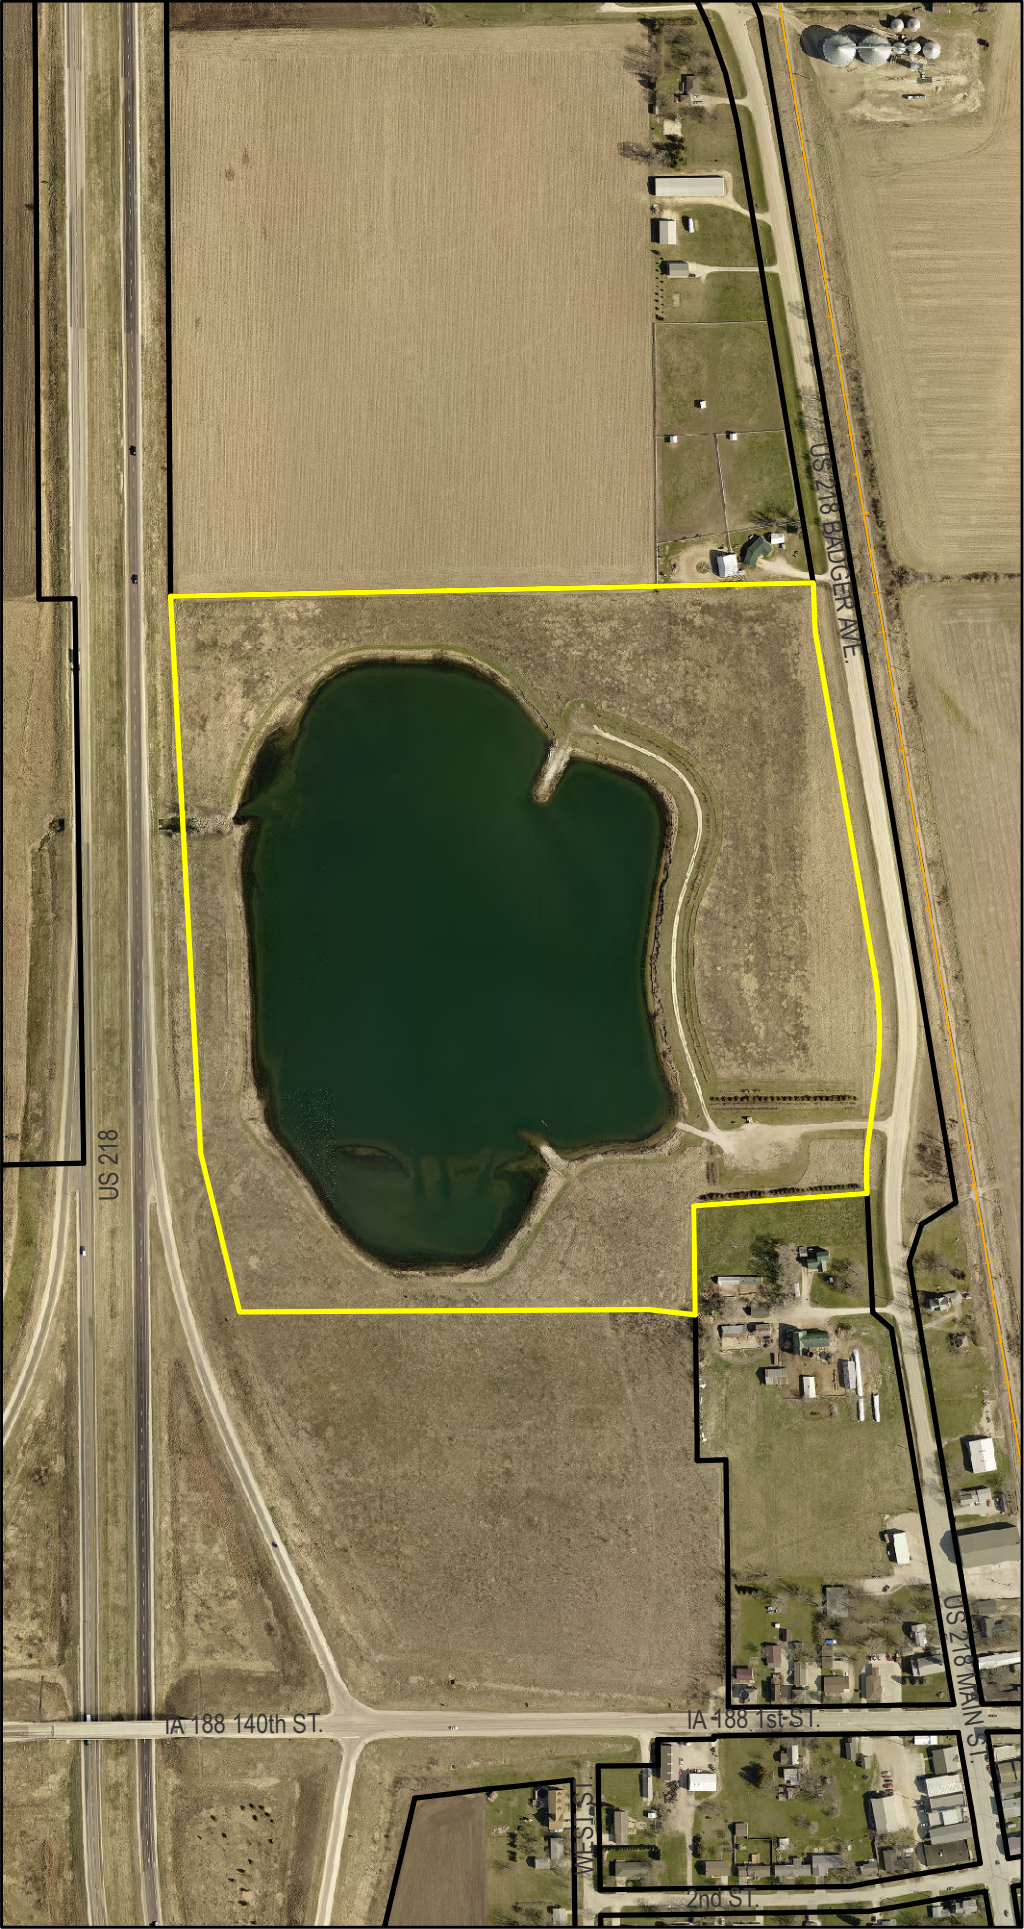

Plainfield Lake
1370 Badger Ave
Plainfield, Iowa 50666
60 Acres - No Hunting

Managed by
 Bremer County Conservation
 1104 S. Main St; PO Box 412
 Tripoli, Iowa 50676
 (319) 882-4742
www.co.bremer.ia.us

Legend

- Park
- Road ROW
- ~ Rivers & Streams
- Rail Road