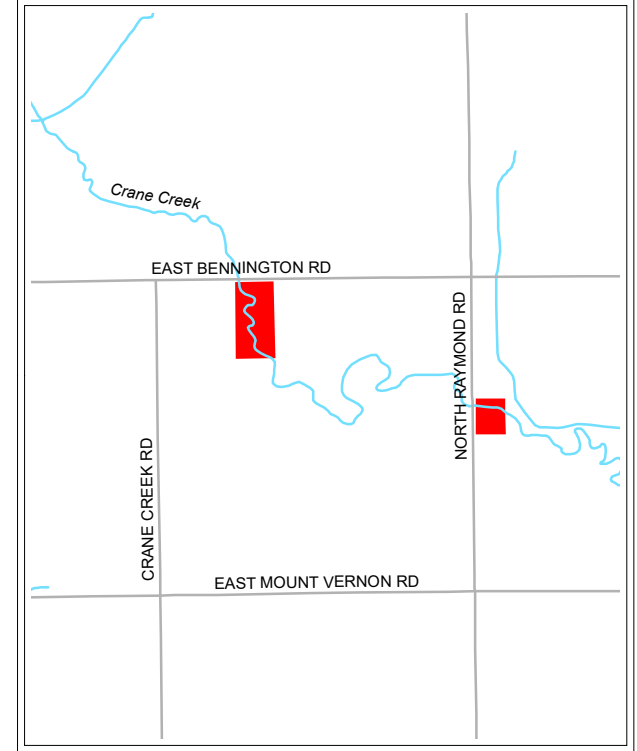

Sage Sanctuary & Crane Creek Access

Legend

- Parking
- Hunting
- Park Boundary
- 5 Acres - Crane Creek Access
- 20 Acres - Sage Sanctuary
- Hunting
- Hiking
- Fishing

Managed by
 Black Hawk County Conservation
 1346 Airline Highway
 Waterloo, IA 50703
 (319) 433-PARK (7275)
www.blackhawkcounyparks.com

DISCLAIMER:
 This map does not represent a survey, no liability is assumed for the accuracy of the data delineated herein, either expressed or implied by Black Hawk County, the Black Hawk County Assessor, or their employees. This map is compiled from official records including plats, surveys, recorded deeds, and contracts, and only contains information required for local government purposes. See the recorded documents for more detailed legal information.
 Date: 4/7/2023

E-911 Address: (1)5368 East Bennington Road, Waterloo (2)6508 North Raymond Road, Waterloo