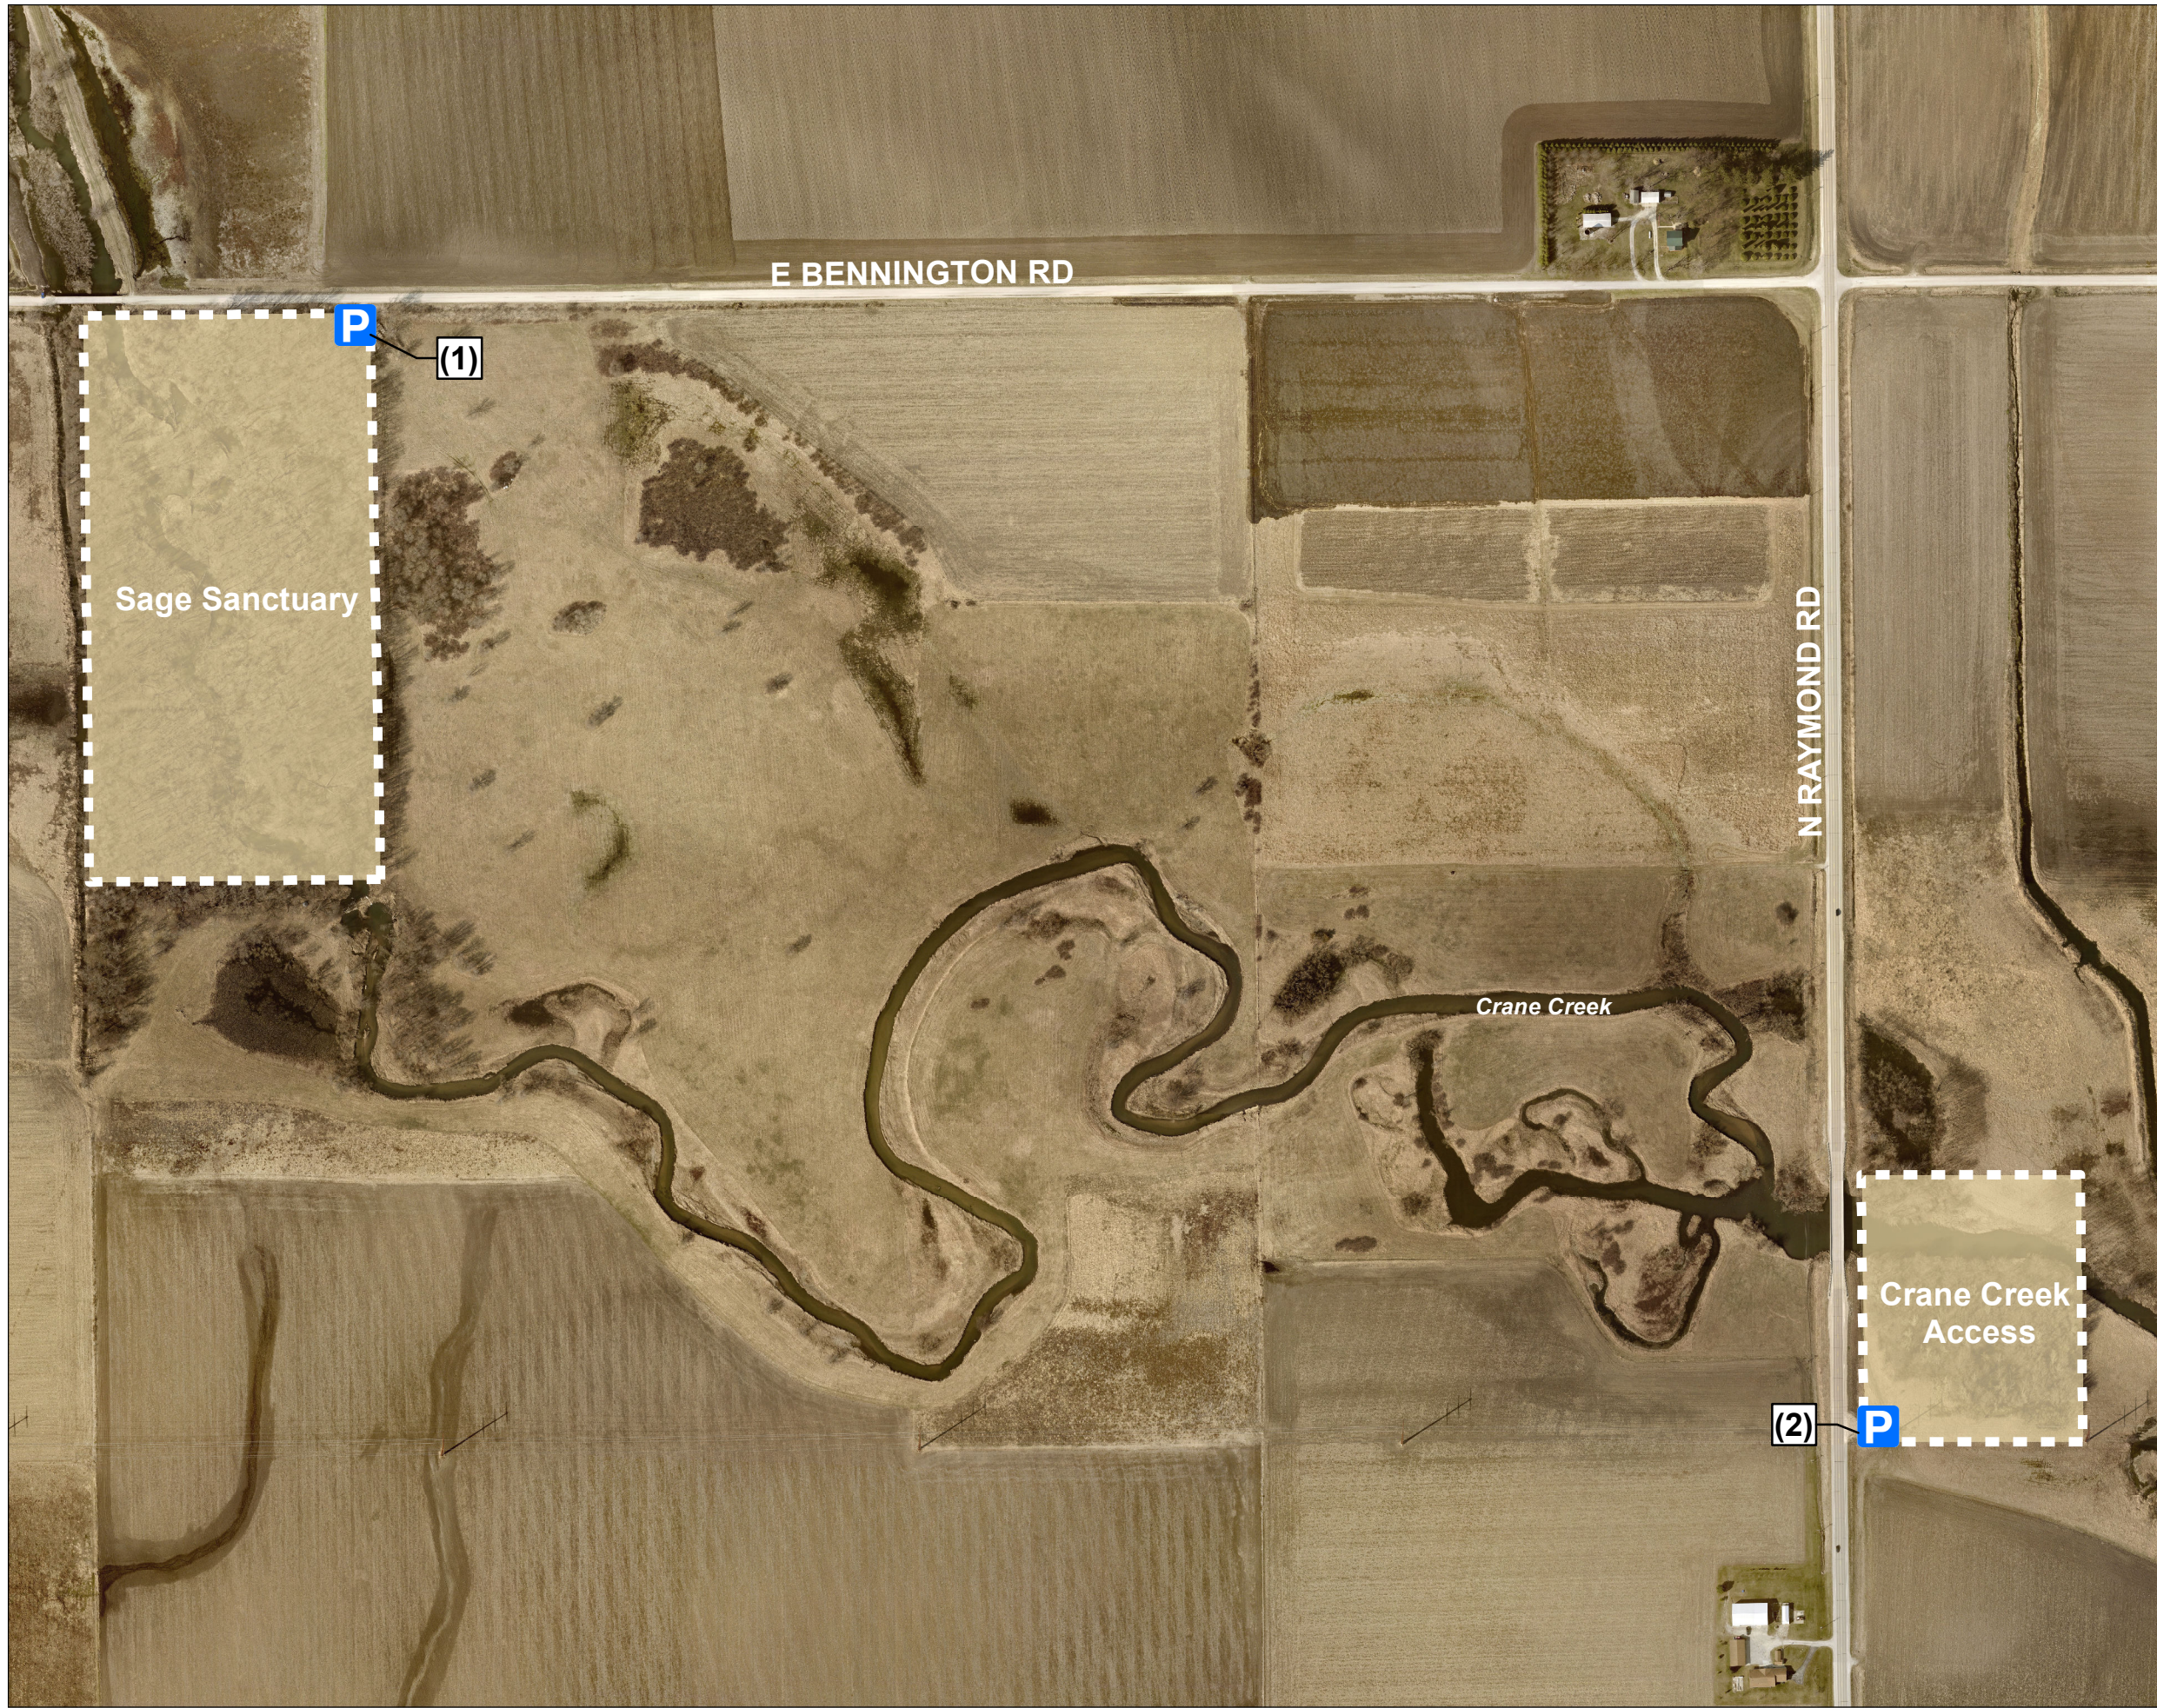

Sage Sanctuary & Crane Creek Access

Legend

- Parking
- Hunting
- Park Boundary
- 5 Acres - Crane Creek Access
- 20 Acres - Sage Sanctuary
- Hunting
- Hiking
- Fishing

Managed by
 Black Hawk County Conservation
 1346 Airline Highway
 Waterloo, IA 50703
 (319) 433-PARK (7275)
www.blackhawkcounyparks.com

DISCLAIMER:
 This map does not represent a survey, no liability is assumed for the accuracy of the data delineated herein, either expressed or implied by Black Hawk County, the Black Hawk County Assessor, or their employees. This map is compiled from official records including plats, surveys, recorded deeds, and contracts, and only contains information required for local government purposes. See the recorded documents for more detailed legal information.
 Date: 4/7/2023

E-911 Address: (1)5368 East Bennington Road, Waterloo (2)6508 North Raymond Road, Waterloo