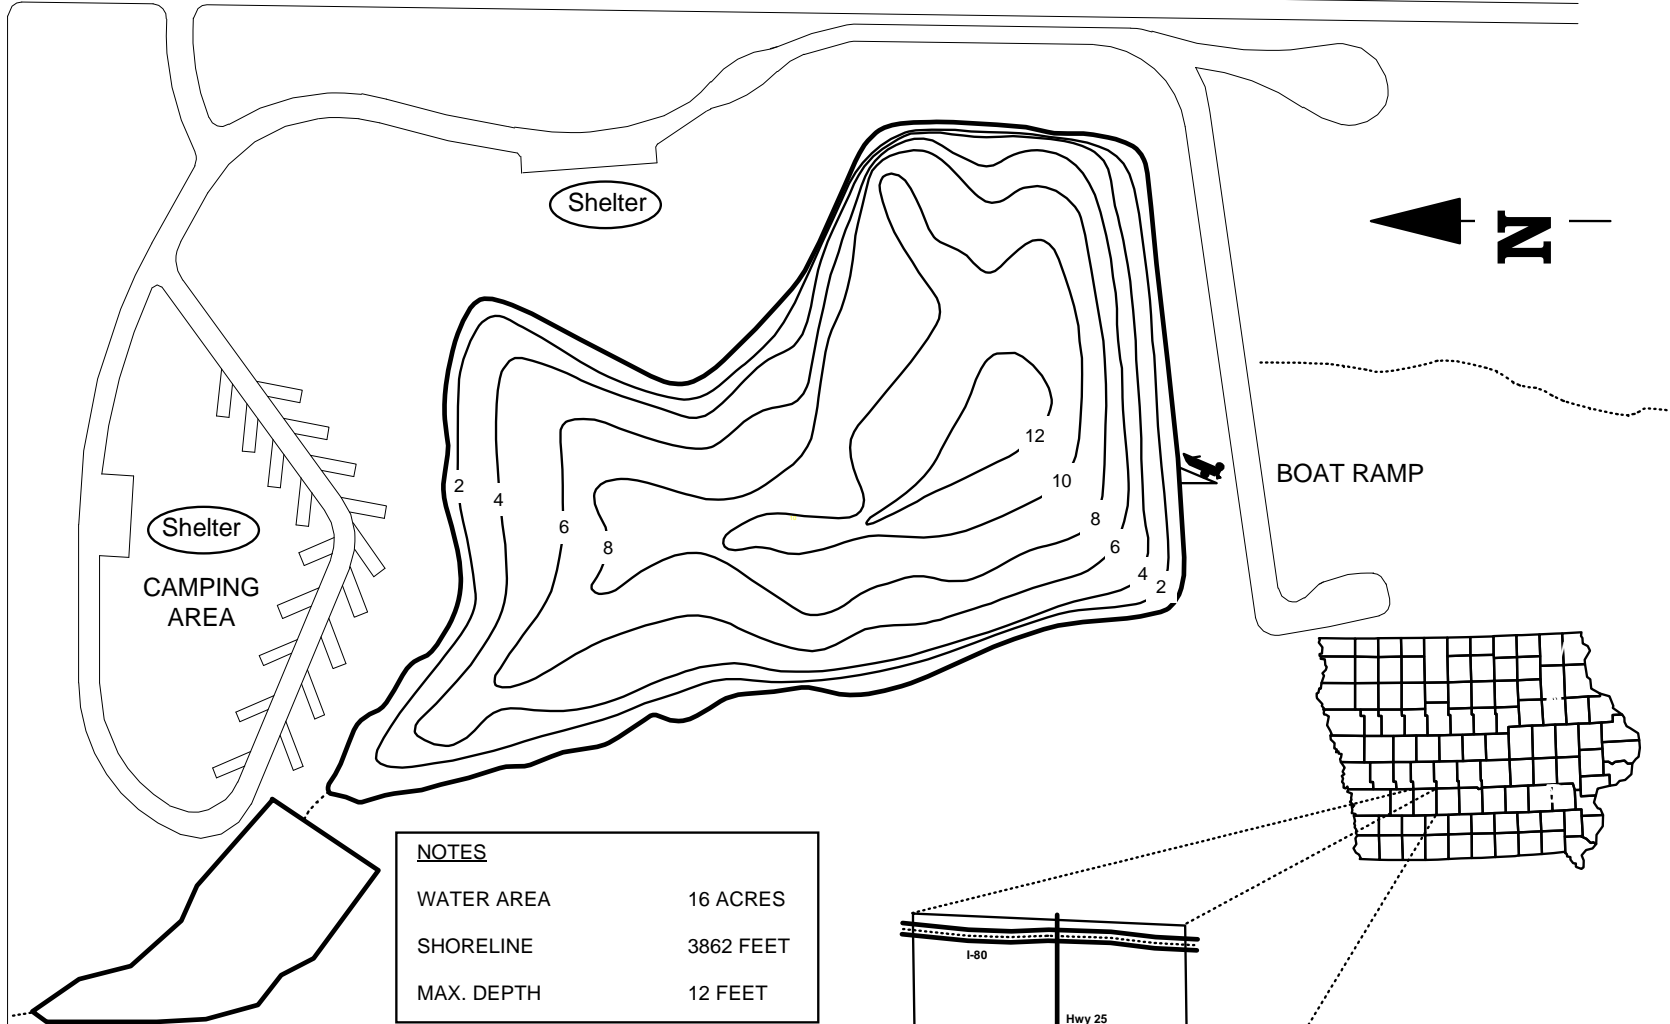

ORIENT

# ORIENT LAKE ADAIR COUNTY

## Recreation Area

Located 1 mile west of Orient: fishing, camping, electricity, shelter houses, playground, Frisbee golf, horseshoes, walking trail.

Orange Ave.

Hwy 25

NOTES	
WATER AREA	16 ACRES
SHORELINE	3862 FEET
MAX. DEPTH	12 FEET

GREENFIELD

SCALE IN FEET

IOWA DEPARTMENT OF NATURAL  
RESOURCES  
Revised by: Chris Larson