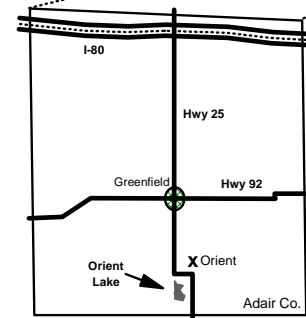

IOWA DEPARTMENT OF NATURAL
RESOURCES
Revised by: Chris Larson