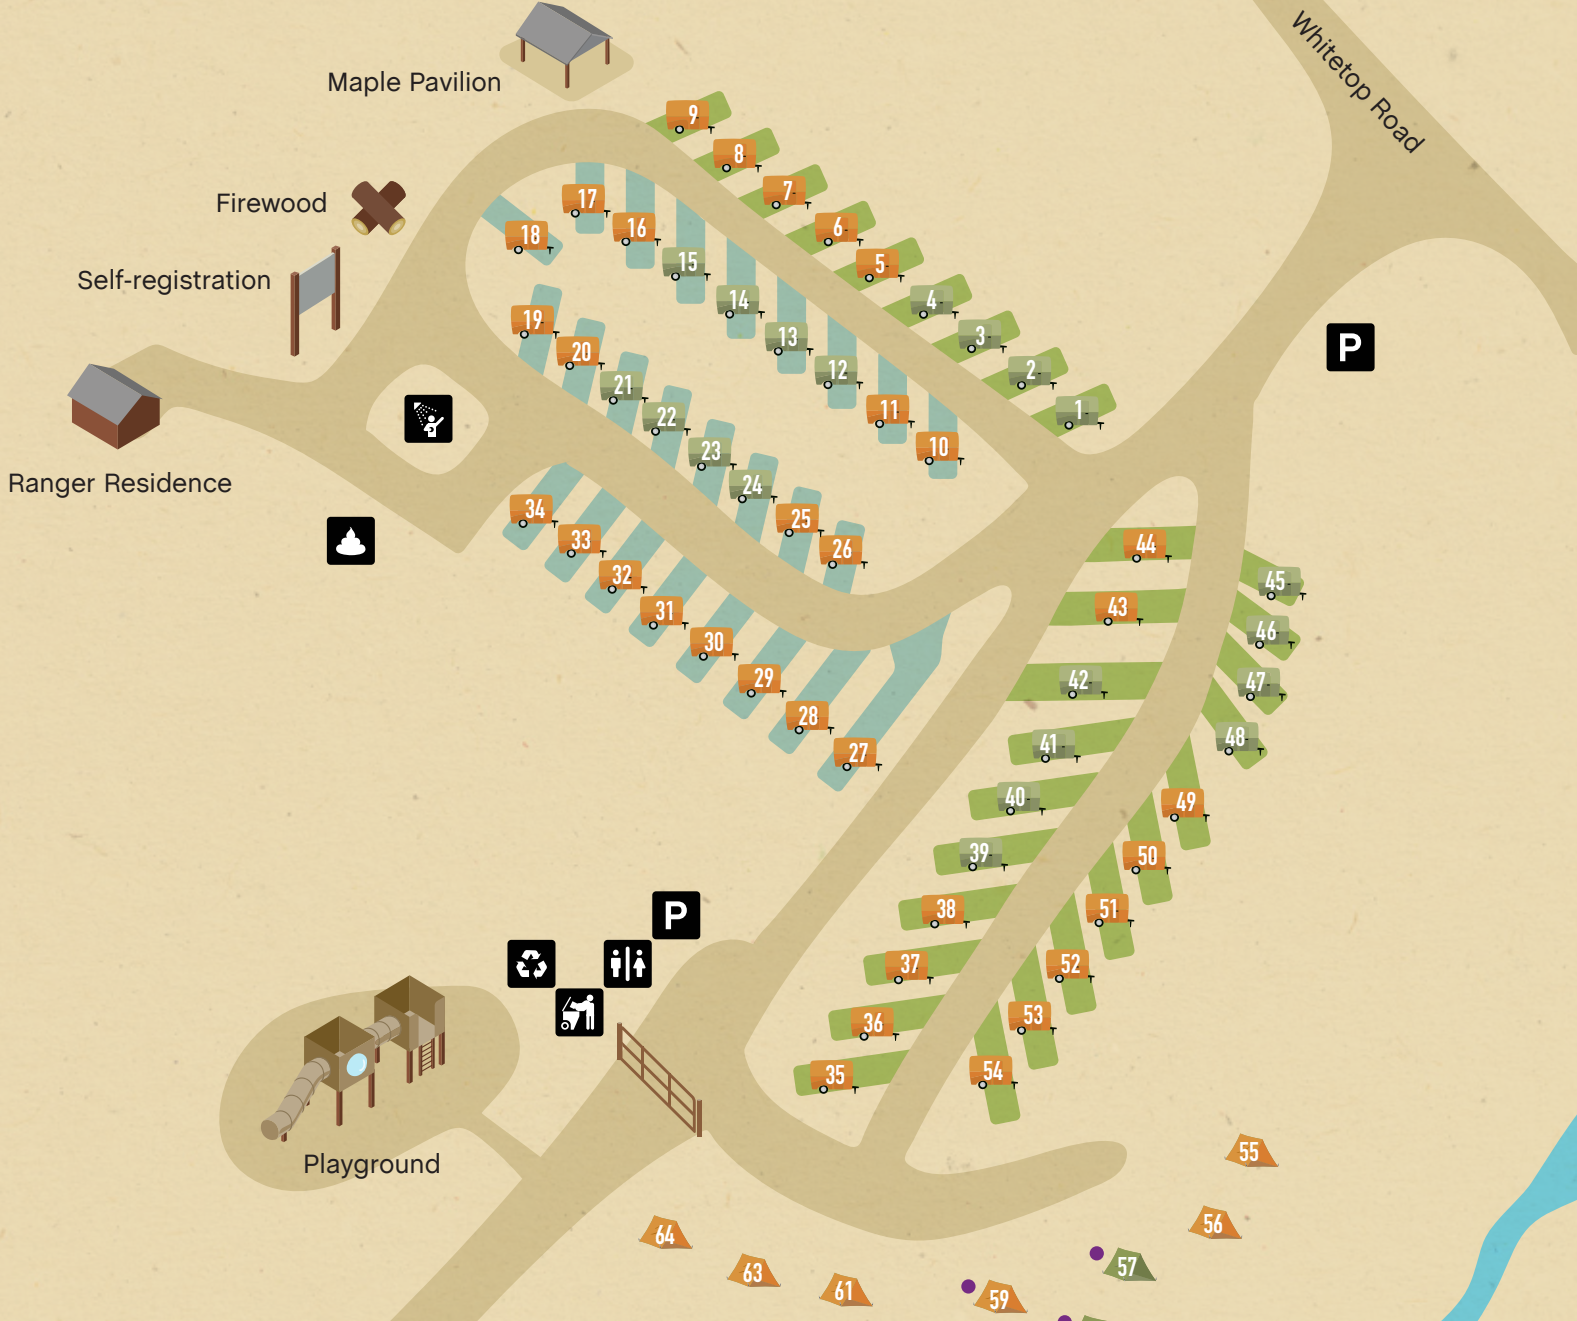

SWISS VALLEY Campgrounds

LEGEND

- Reservable Tent Site
- Non-Reservable Tent Site
- Reservable Camper Site
- Non-Reservable Camper Site
- 50 Amp Electricity/Water
- 30 Amp Electricity/Water
- Restroom
- Shower House
- Dump Site
- Parking
- 20 Amp Electricity
- Site Number

*No tent site has water available on site

SWISS VALLEY *Campgrounds*

LEGEND

Parking	Campground Property
Frisbee Golf	Private Property
Recycle	Streams/Ponds
Garbage	Bridge