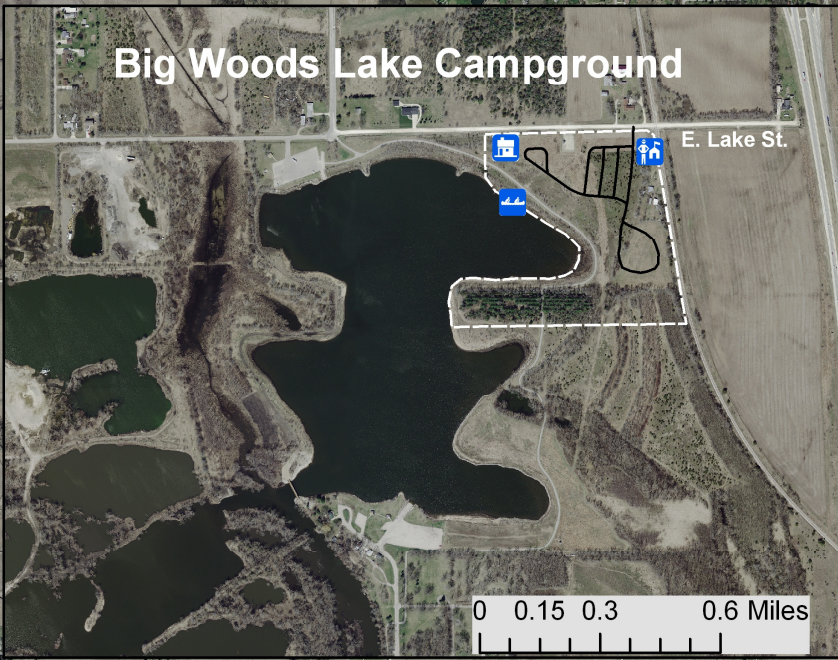

Cedar River Management Emergency Map

Black Hawk Park
Rotary Reserve
Big Woods Lake Campground
Cedar River Wildlife Management Area

Legend

- Parking
- Ranger Residence
- Water Access
- BHCCB Boundary

DISCLAIMER:

This map does not represent a survey, no liability is assumed for the accuracy of the data delineated herein, either expressed or implied by Black Hawk County, the Black Hawk County Assessor, or their employees. This map is compiled from official records including plats, surveys, recorded deeds, and contracts, and only contains information required for local government purposes. See the recorded documents for more detailed legal information. 7/1/2012. K.Klus

Big Woods Lake Campground

0 0.15 0.3 0.6 Miles

0 0.25 0.5 1 Miles