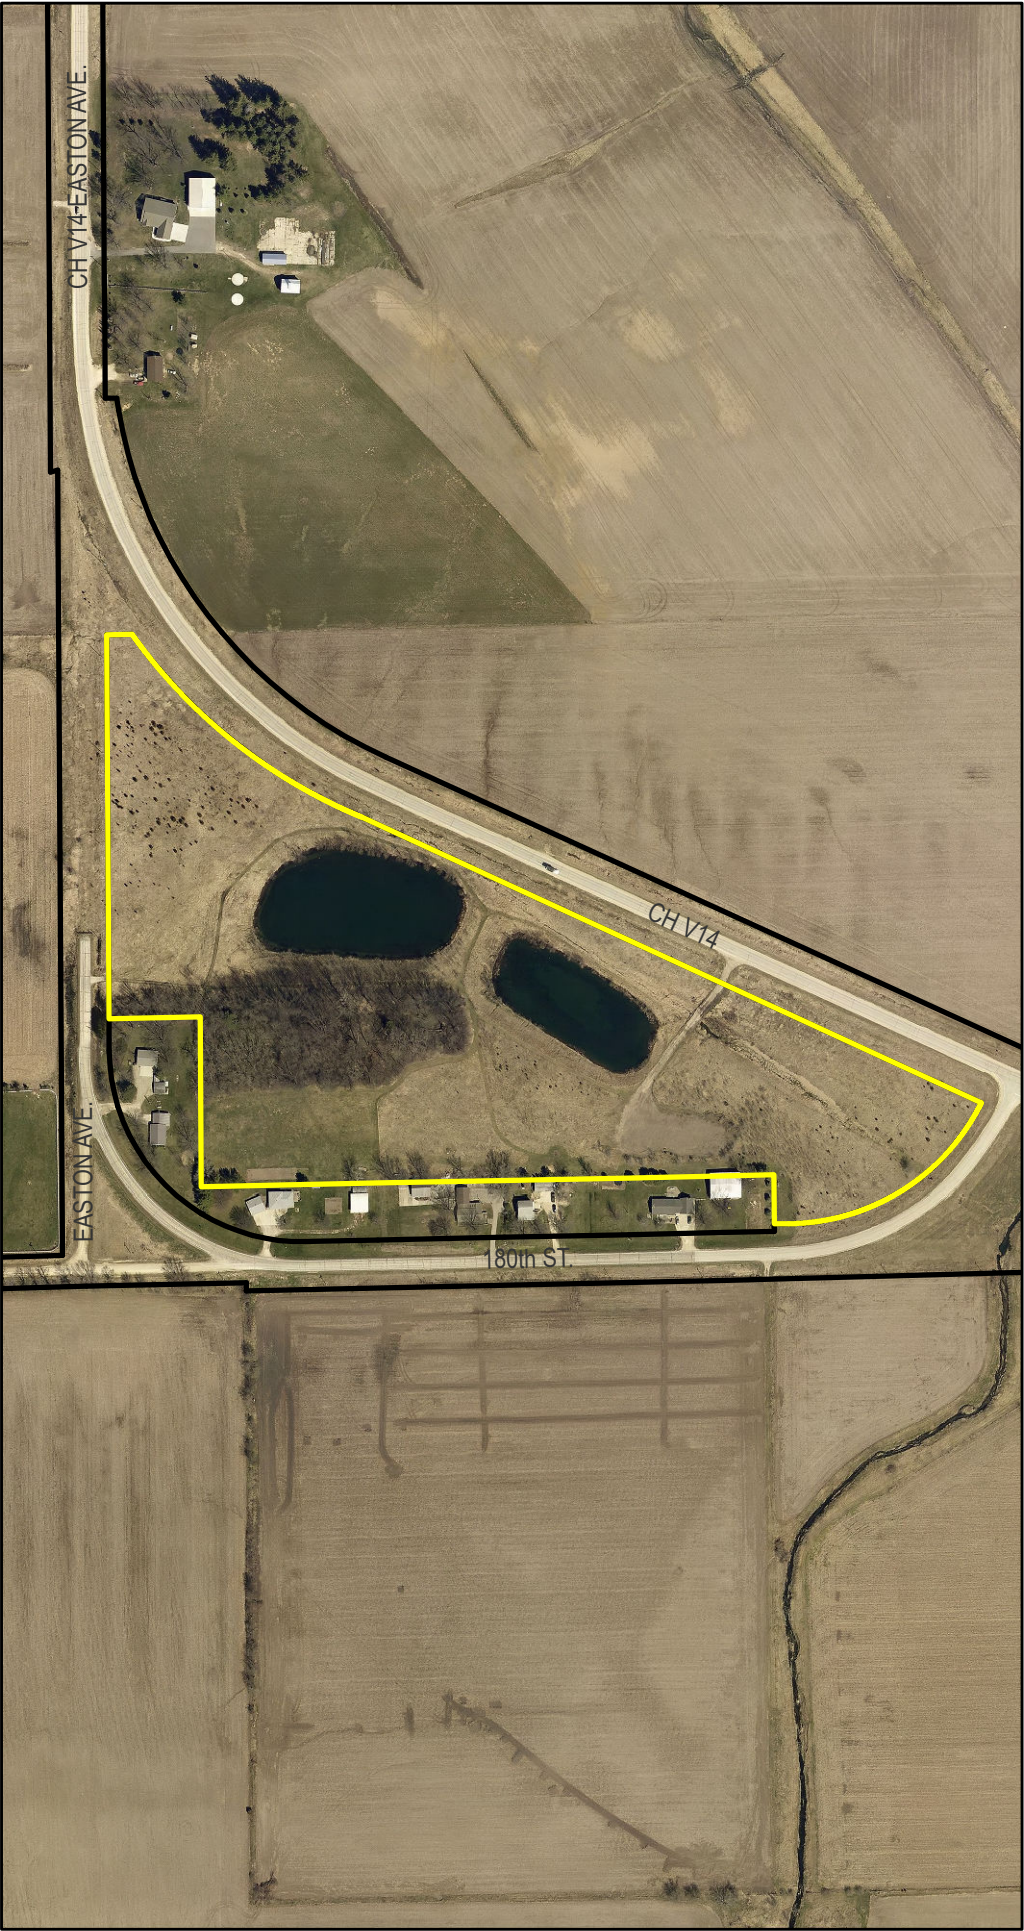

Horton Road Ponds

1780 Easton Ave
Waverly, Iowa 50677
25 Acres - No Hunting

Managed by
Bremer County Conservation
1104 S. Main St; PO Box 412
Tripoli, Iowa 50676
(319) 882-4742
www.co.bremer.ia.us

Legend

-  Park
-  Road ROW
-  Rivers & Streams