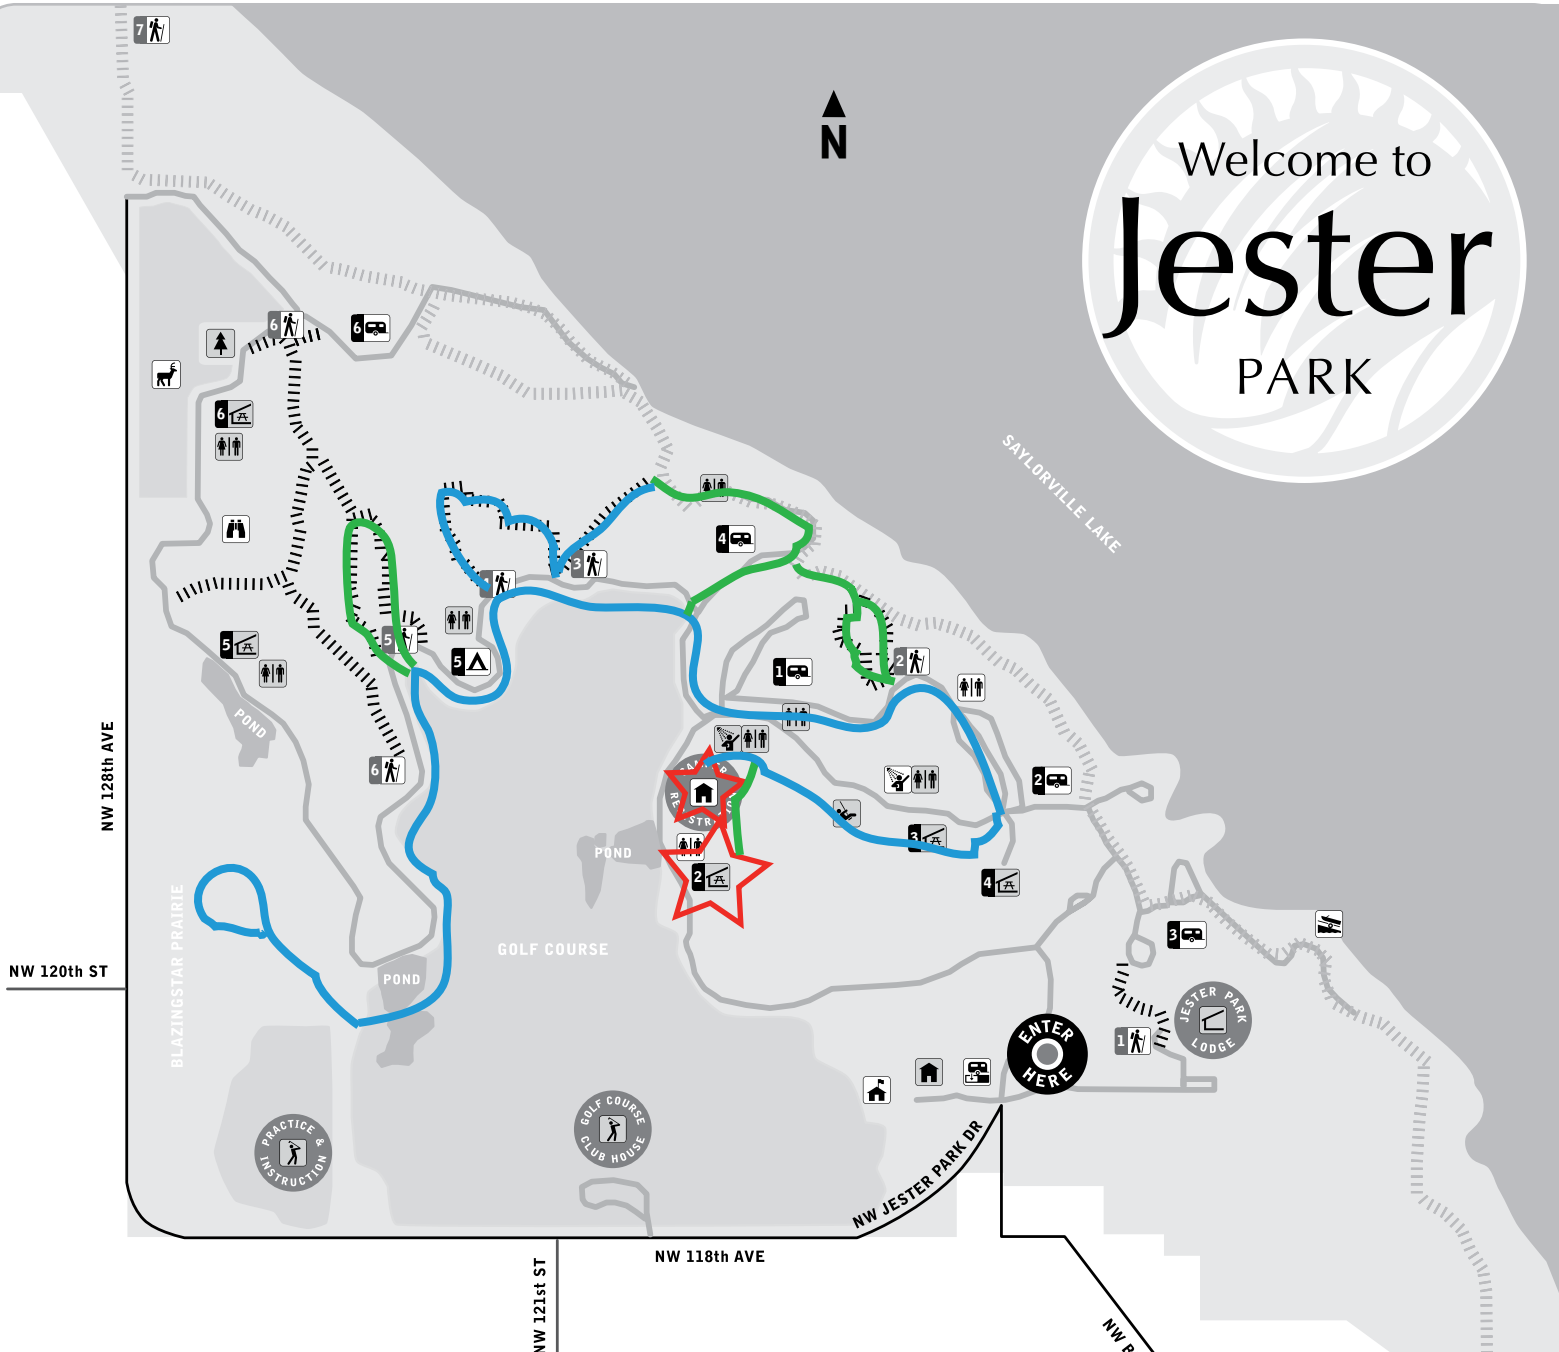

Welcome to
Jester
 PARK

| JESTER PARK LEGEND | | |
|--------------------|--|--|
| | | |
| | | |
| | | |
| | | |
| | | |
| | | |
| | | |
| | | |
| | | |

Star designates staging area for cross-country ski trails

Blue Trails= Easy (relatively flat)
Green Trails= Moderate (hills & curves)