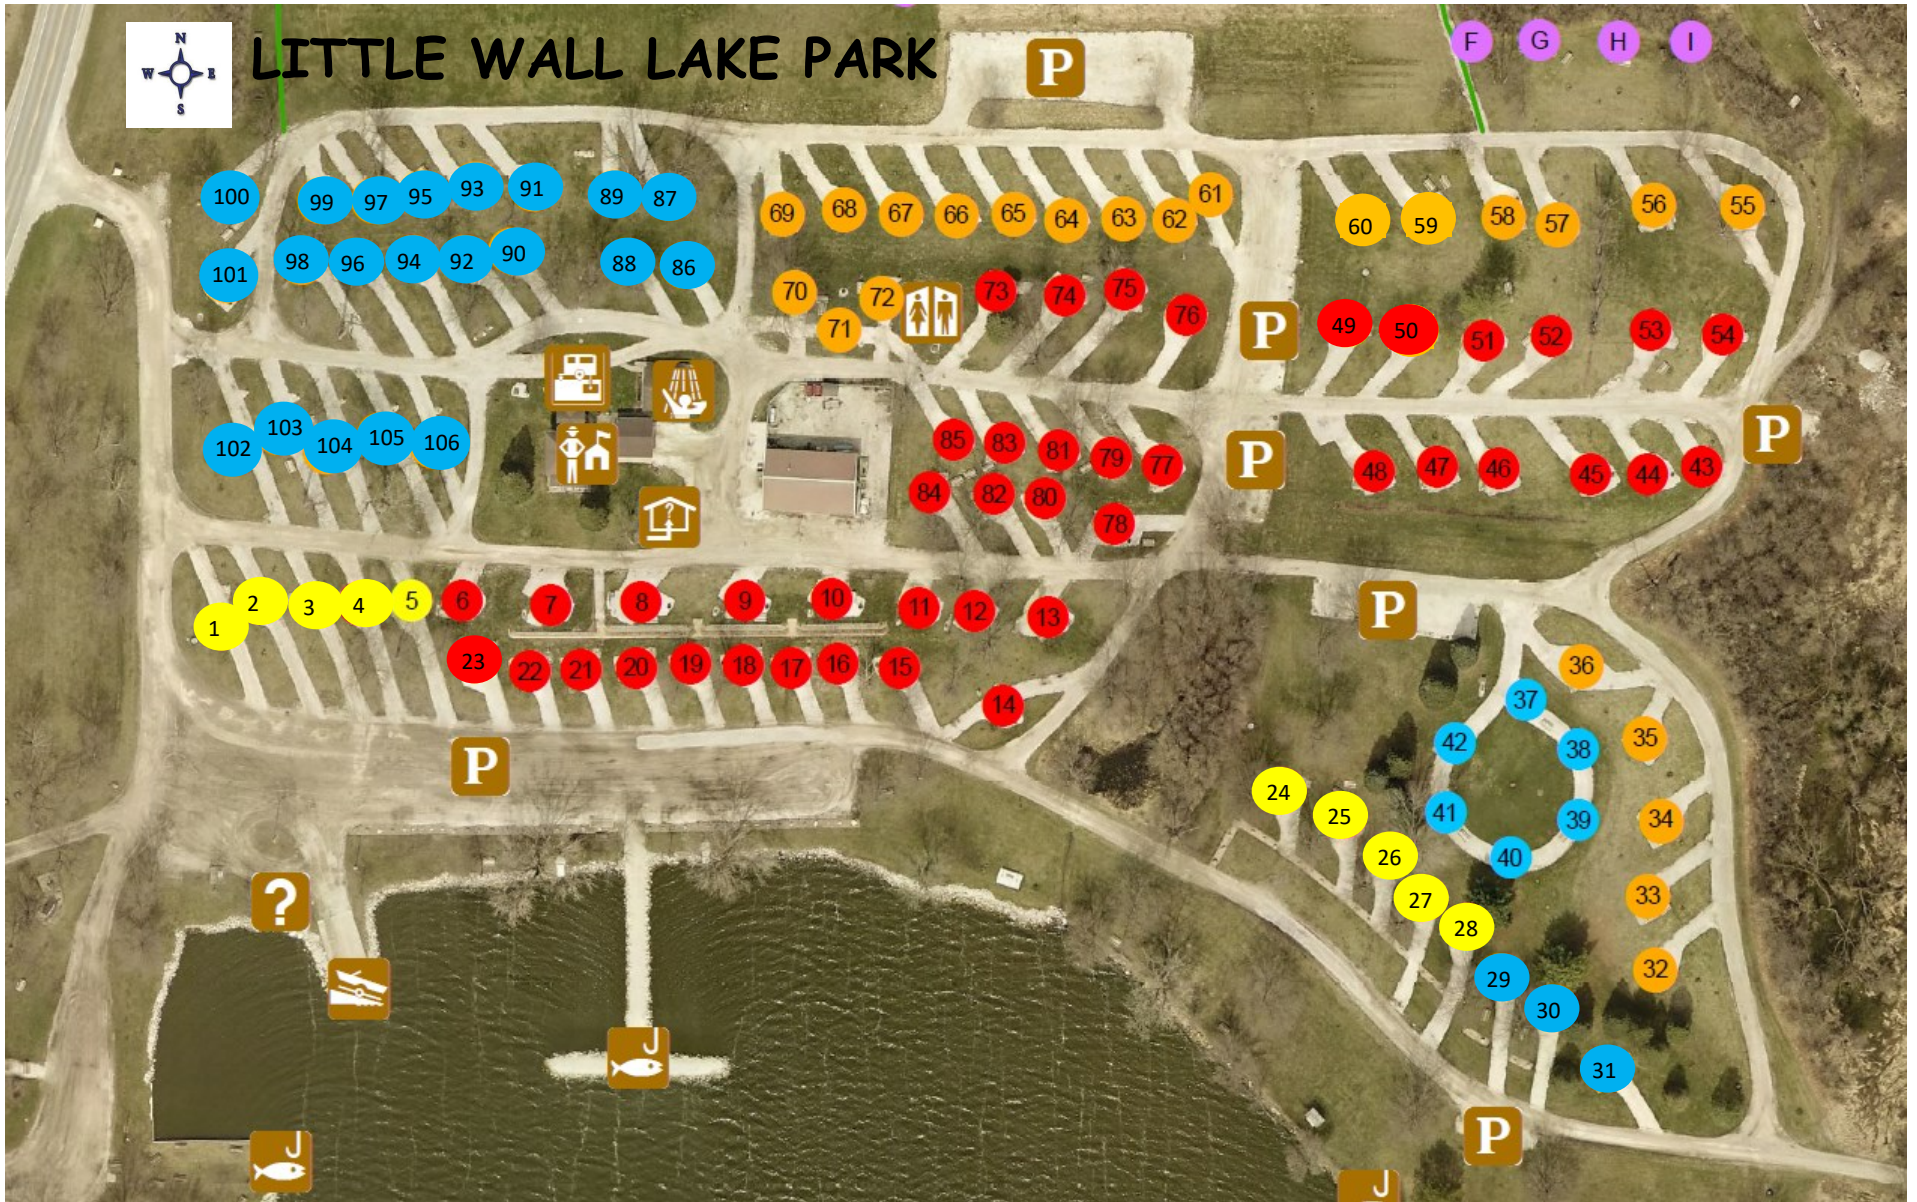

LITTLE WALL LAKE PARK

- | | | | | | | | |
|--|--------------------------------------|--|---------------------|--|-------------------|--|------------------|
| | Reserved Sites with Full Hook-up | | Boat Ramp | | Fishing | | Showerhouse |
| | Reserved Sites with Water & Electric | | Camper Registration | | Information Kiosk | | Ranger Residence |
| | Sites with Full Hook-up | | Dump Station | | Parking | | Restroom |
| | Primitive Sites-Tent Only | | | | Playground | | |
| | Sites with Water & Electric | | | | | | |